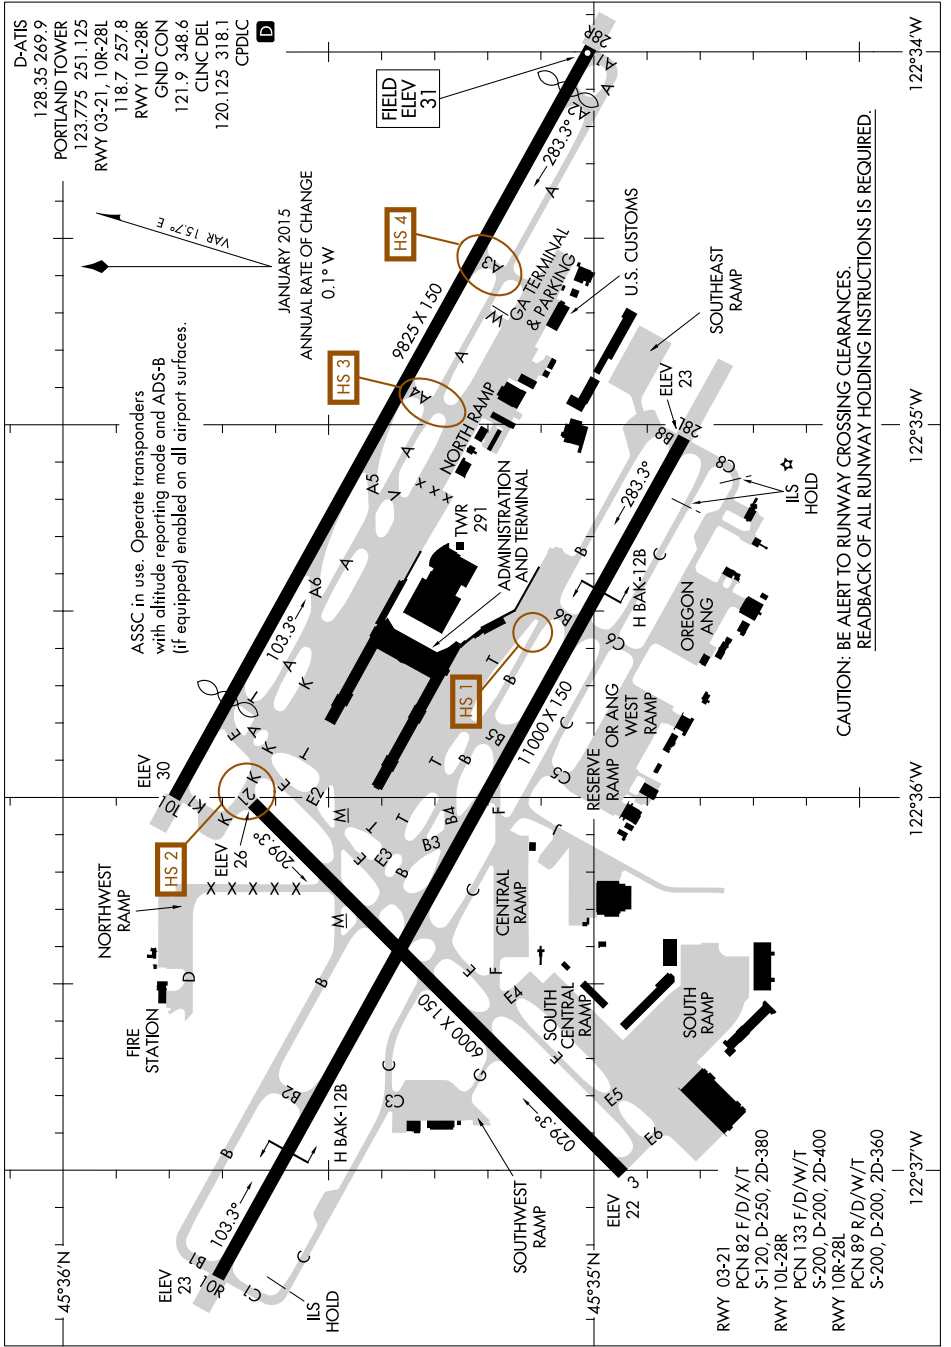

AIRPORT DIAGRAM

AL-330 (FAA)

PORTLAND INTL (PDX)
PORTLAND, OREGON

NW-1, 12 SEP 2019 to 10 OCT 2019

NW-1, 12 SEP 2019 to 10 OCT 2019

AIRPORT DIAGRAM

PORTLAND, OREGON
PORTLAND INTL (PDX)