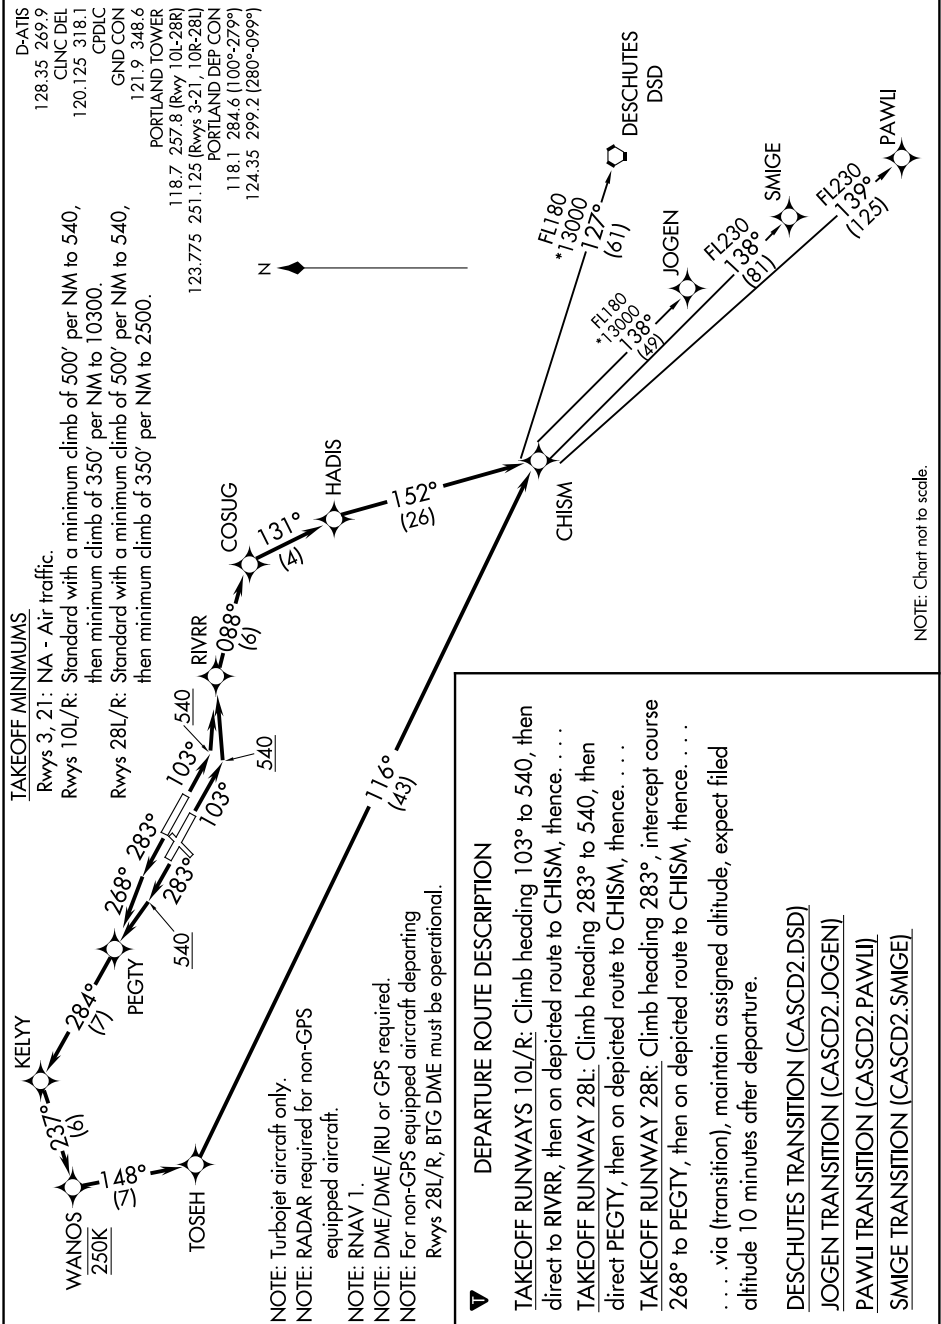

CASCADE TWO DEPARTURE (RNAV)

AL-330 (FAA)

PORTLAND INTL (PDX)
PORTLAND, OREGON

NW-1, 12 SEP 2019 to 10 OCT 2019

CASCADE TWO DEPARTURE (RNAV)

NW-1, 12 SEP 2019 to 10 OCT 2019