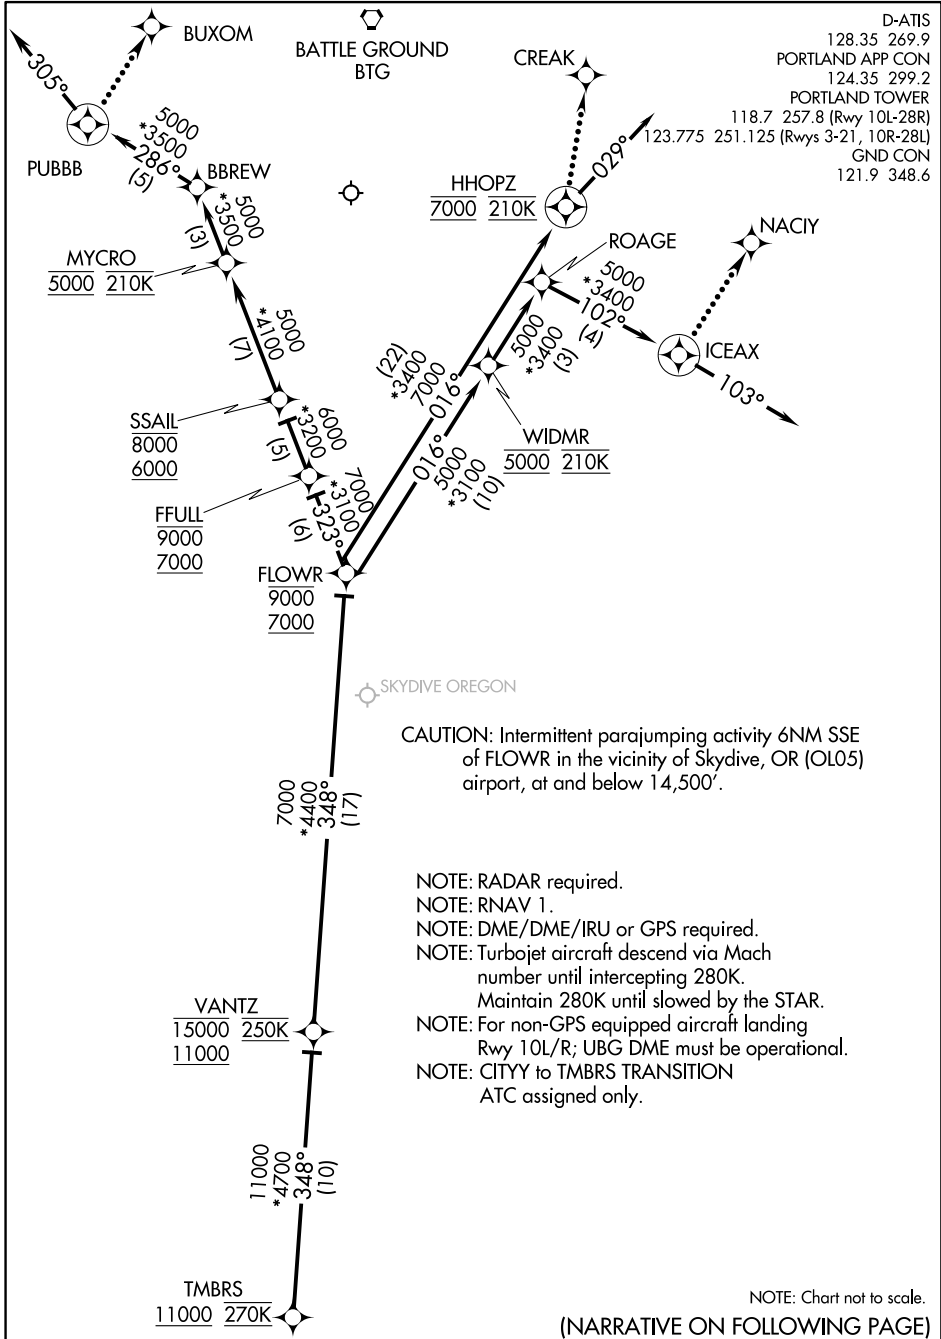

(TMBRS.TMBRS2) 19115

TMBRS TWO ARRIVAL (RNAV) Arrival Routes

AL-330 (FAA)

PORTLAND INTL (PDX)
PORTLAND, OREGON

D-ATIS
128.35 269.9
PORTLAND APP CON
124.35 299.2
PORTLAND TOWER
118.7 257.8 (Rwy 10L-28R)
118.7 257.8 (Rwys 3-21, 10R-28L)
GND CON
121.9 348.6

NW-1, 12 SEP 2019 to 10 OCT 2019

NW-1, 12 SEP 2019 to 10 OCT 2019

TMBRS TWO ARRIVAL (RNAV) Arrival Routes

(TMBRS.TMBRS2) 25JUN15

PORTLAND, OREGON
PORTLAND INTL (PDX)