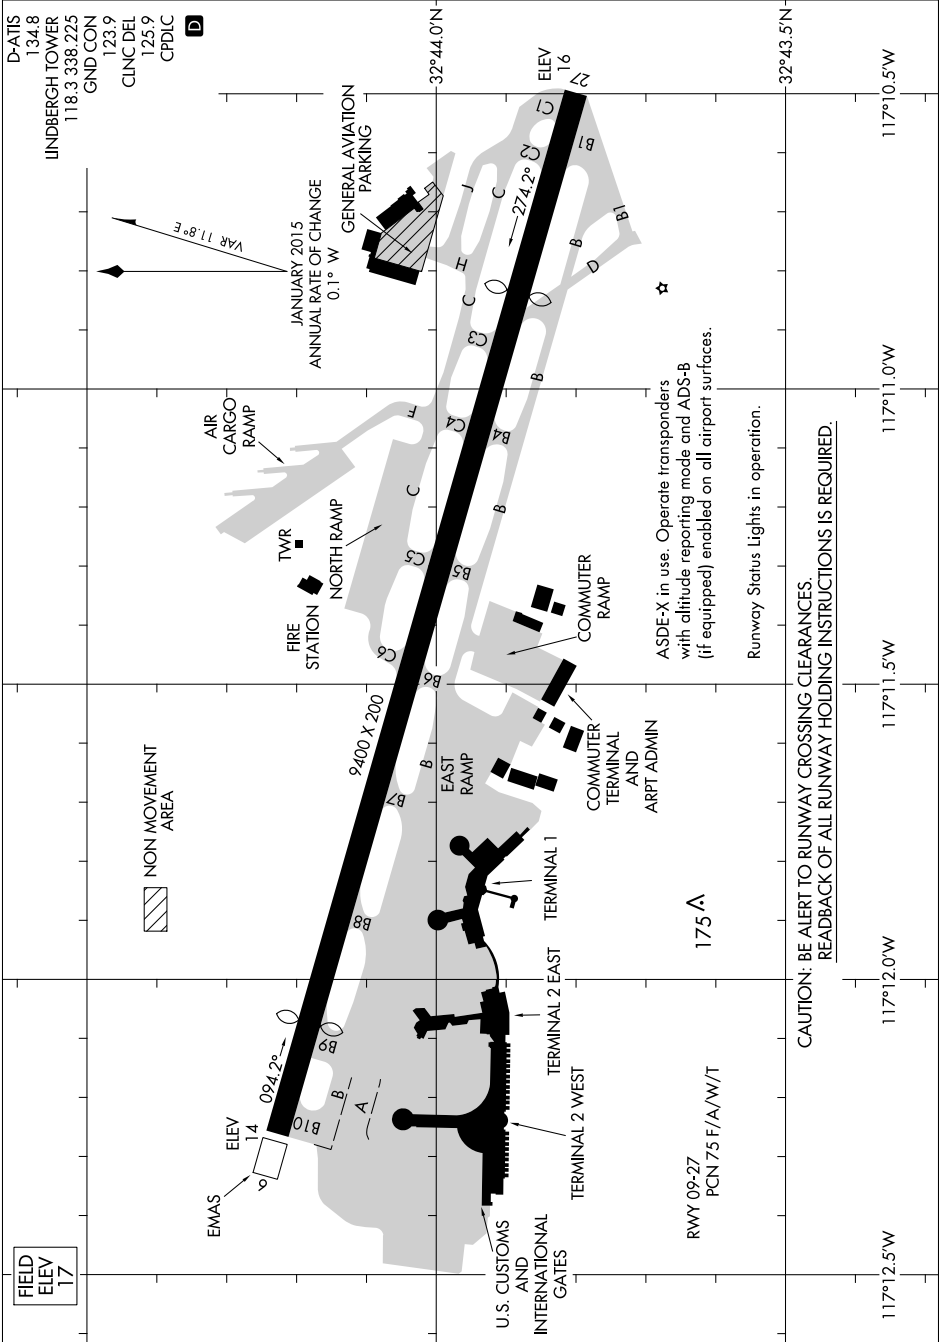

# AIRPORT DIAGRAM

AL-373 (FAA)

SAN DIEGO INTL (SAN)  
SAN DIEGO, CALIFORNIA

SW-3, 12 SEP 2019 to 10 OCT 2019

# AIRPORT DIAGRAM

SAN DIEGO, CALIFORNIA  
SAN DIEGO INTL (SAN)

SW-3, 12 SEP 2019 to 10 OCT 2019