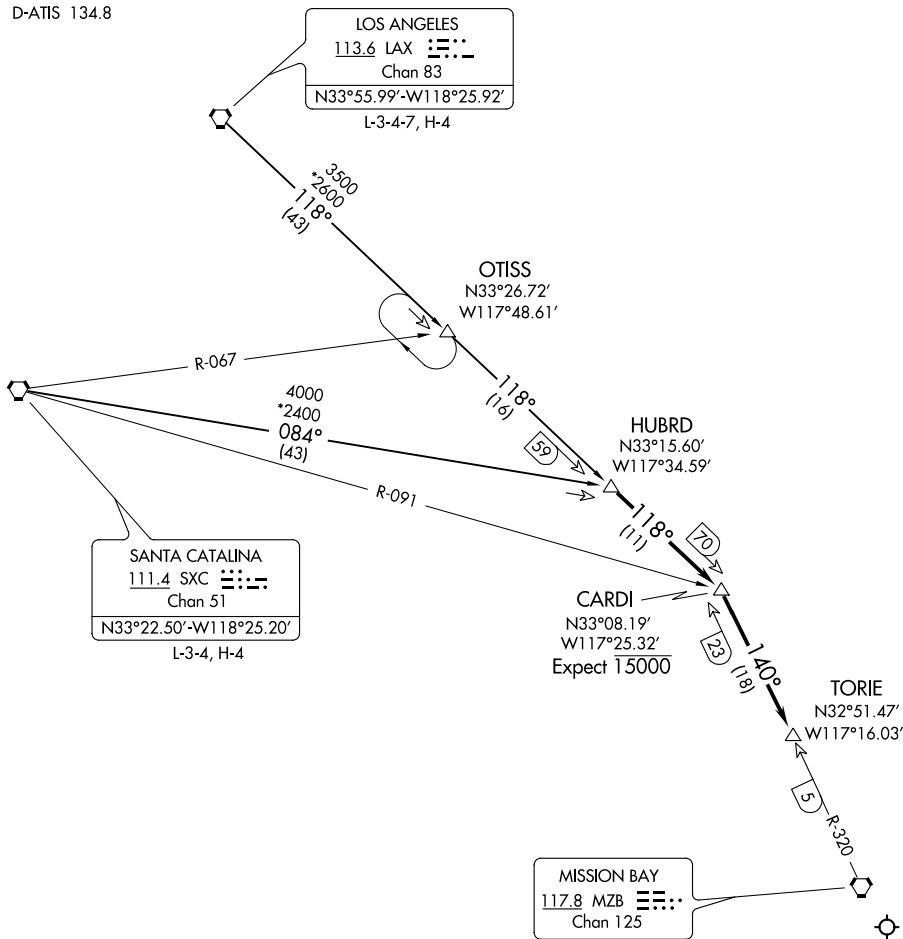

(HUBRD.HUBRD1) 17173  
**HUBRD ONE ARRIVAL**

AL-373 (FAA)

SAN DIEGO INTL (SAN)  
 SAN DIEGO, CALIFORNIA

SOCAL APP CON  
 125.3 290.4  
 D-ATIS 134.8

SW-3, 12 SEP 2019 to 10 OCT 2019

SW-3, 12 SEP 2019 to 10 OCT 2019

NOTE: Chart not to scale.

**ARRIVAL ROUTE DESCRIPTION**

LOS ANGELES TRANSITION (LAX.HUBRD1): From over LAX VORTAC on LAX R-118 to OTISS INT, then on LAX R-118 to HUBRD INT. Thence . . . .

SANTA CATALINA TRANSITION (SXC.HUBRD1): From over SXC VORTAC on SXC R-084 to HUBRD INT. Thence . . . .

. . . . From over HUBRD INT via LAX R-118 to CARDI FIX via MZB R-320 to TORIE FIX. Expect vector to final approach course.

**HUBRD ONE ARRIVAL**  
 (HUBRD.HUBRD1) 05OCT00

SAN DIEGO, CALIFORNIA  
 SAN DIEGO INTL (SAN)