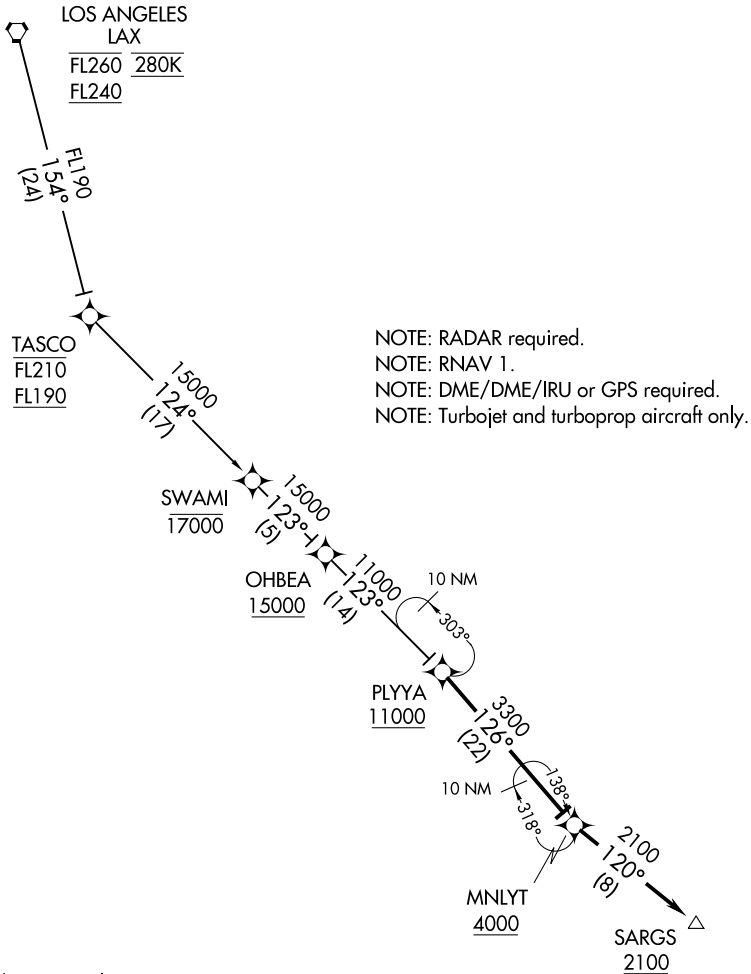

# PLYA ONE ARRIVAL (RNAV)

AL-373 (FAA)

SAN DIEGO INTL (SAN)  
SAN DIEGO, CALIFORNIA

SOCAL APP CON  
128.1 281.4  
D-ATIS 134.8

NOTE: Chart not to scale.

## ARRIVAL ROUTE DESCRIPTION

### LOS ANGELES TRANSITION (LAX.PLYA1)

From PLYYA on track 126° to cross MNLYT at or above 4000.

LANDING RUNWAY 9: From MNLYT on track 120° to cross SARGS at or above 2100.

Expect ILS or LOC RWY 9 approach.

# PLYA ONE ARRIVAL (RNAV)

(PLYA.PLYA1) 02MAR17

SAN DIEGO, CALIFORNIA  
SAN DIEGO INTL (SAN)

SW-3, 12 SEP 2019 to 10 OCT 2019

SW-3, 12 SEP 2019 to 10 OCT 2019