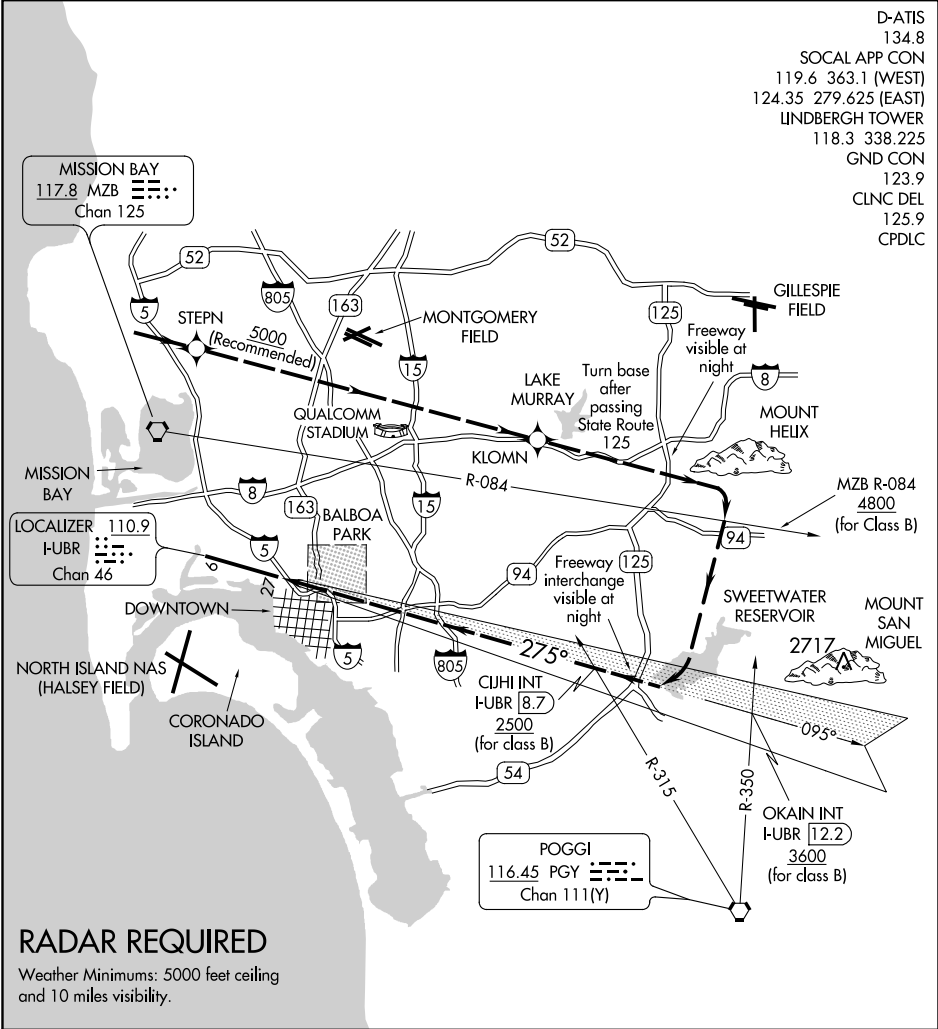

SWEETWATER VISUAL RWY 27

AL-373 (FAA)

SAN DIEGO INTL (SAN)
SAN DIEGO, CALIFORNIA

SW-3, 12 SEP 2019 to 10 OCT 2019

SW-3, 12 SEP 2019 to 10 OCT 2019

1	NM	2	3	4	5	6	7	8	9	10	11	12	13	14	15	16	17	18	19

SWEETWATER VISUAL APPROACH RWY 27

SWEETWATER VISUAL RWY 27

SAN DIEGO, CALIFORNIA
SAN DIEGO INTL (SAN)