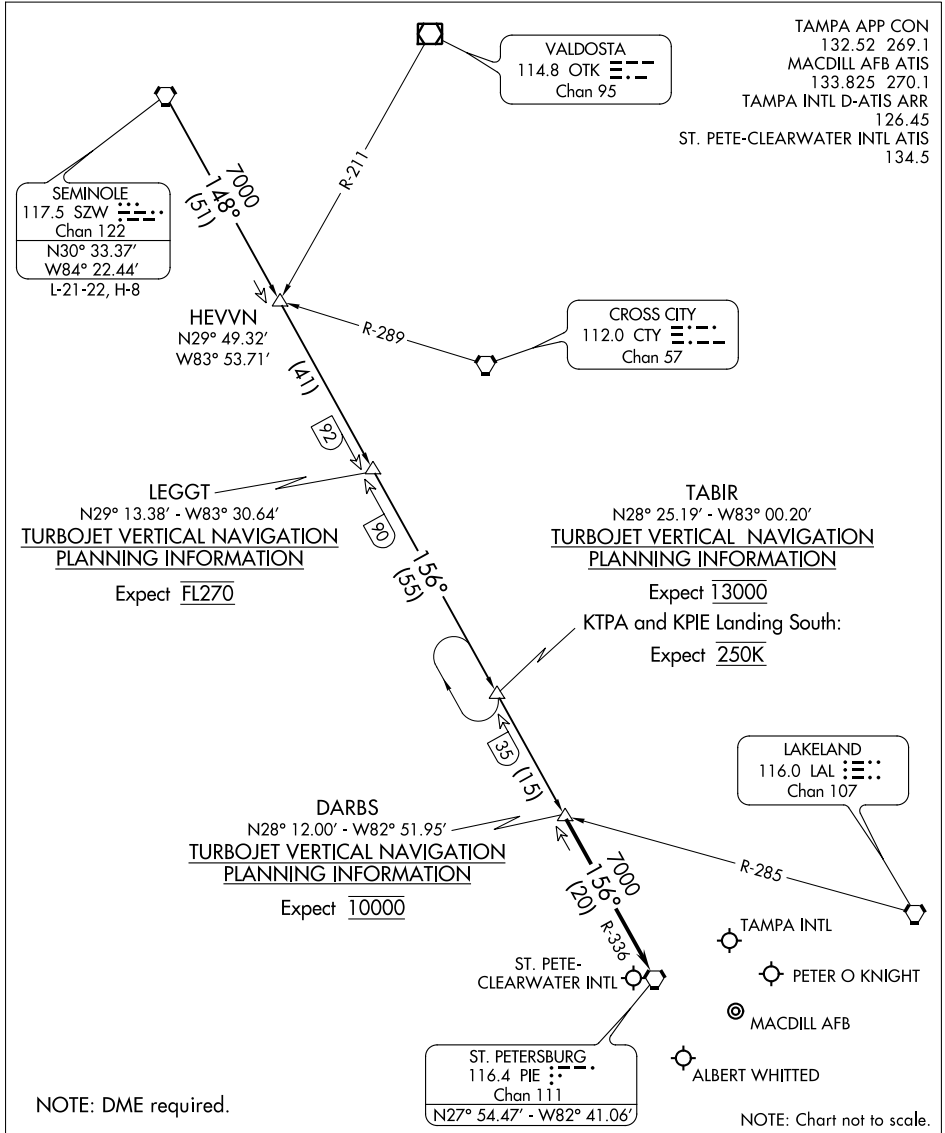

DARBS THREE ARRIVAL

TAMPA, FLORIDA

SE-3, 12 SEP 2019 to 10 OCT 2019

SE-3, 12 SEP 2019 to 10 OCT 2019

ARRIVAL ROUTE DESCRIPTION

SEMINOLE TRANSITION (SZW.DARBS3): From over SZW VORTAC on SZW R-148 and PIE R-336 to DARBS INT. Thence. . . .

. . . .from over DARBS INT on PIE R-336 to PIE VORTAC. Expect RADAR vectors to final approach course.

LOST COMMUNICATIONS: STANDARD.

DARBS THREE ARRIVAL

TAMPA, FLORIDA