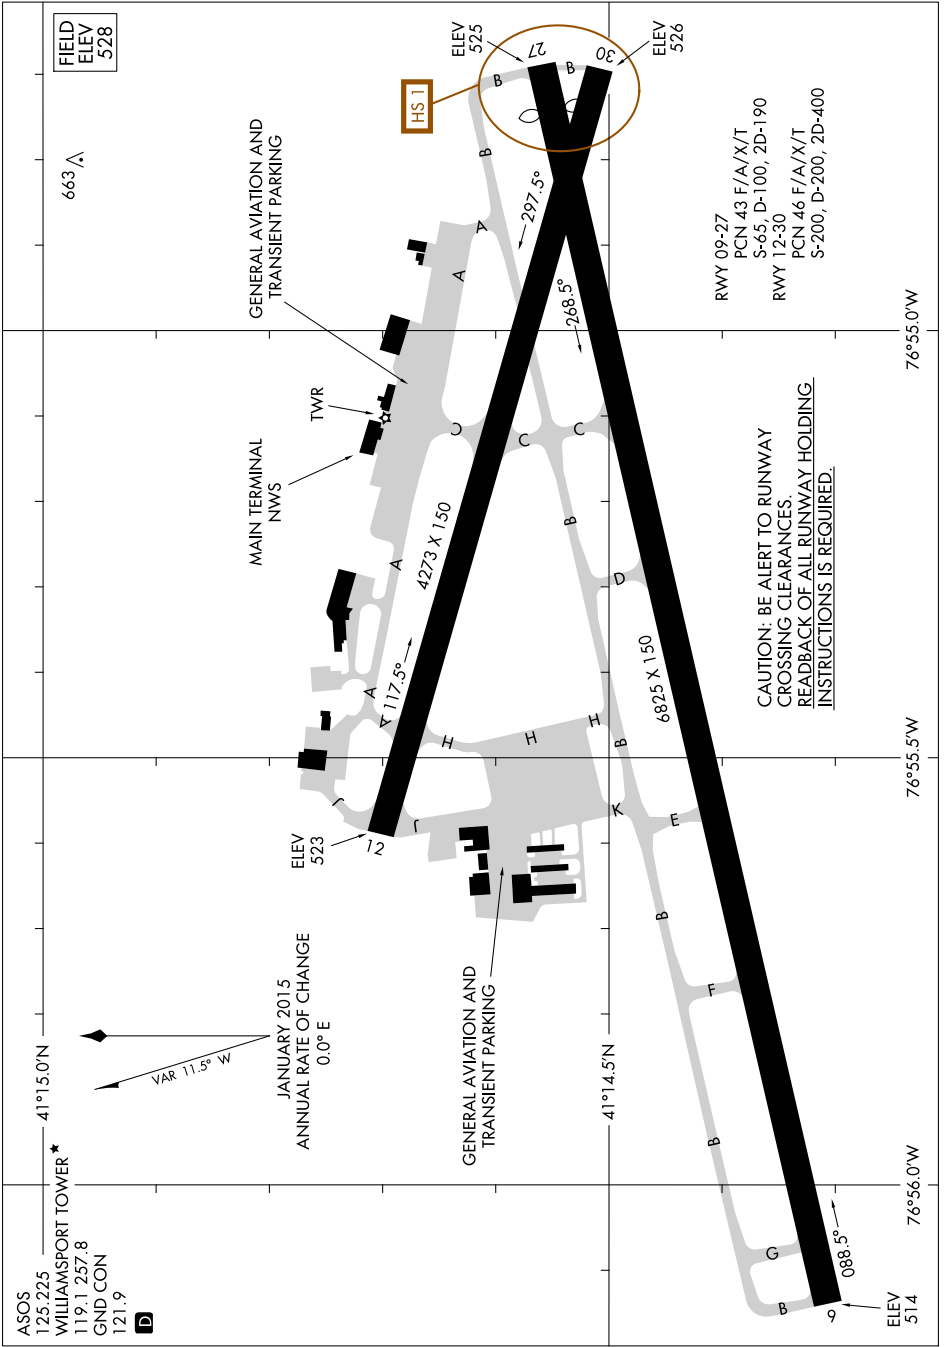

19171

AIRPORT DIAGRAM

AL-457 (FAA)

WILLIAMSPORT RGNL (IPT)
WILLIAMSPORT, PENNSYLVANIA

NE-4, 12 SEP 2019 to 10 OCT 2019

NE-4, 12 SEP 2019 to 10 OCT 2019

AIRPORT DIAGRAM

19171

WILLIAMSPORT, PENNSYLVANIA
WILLIAMSPORT RGNL (IPT)