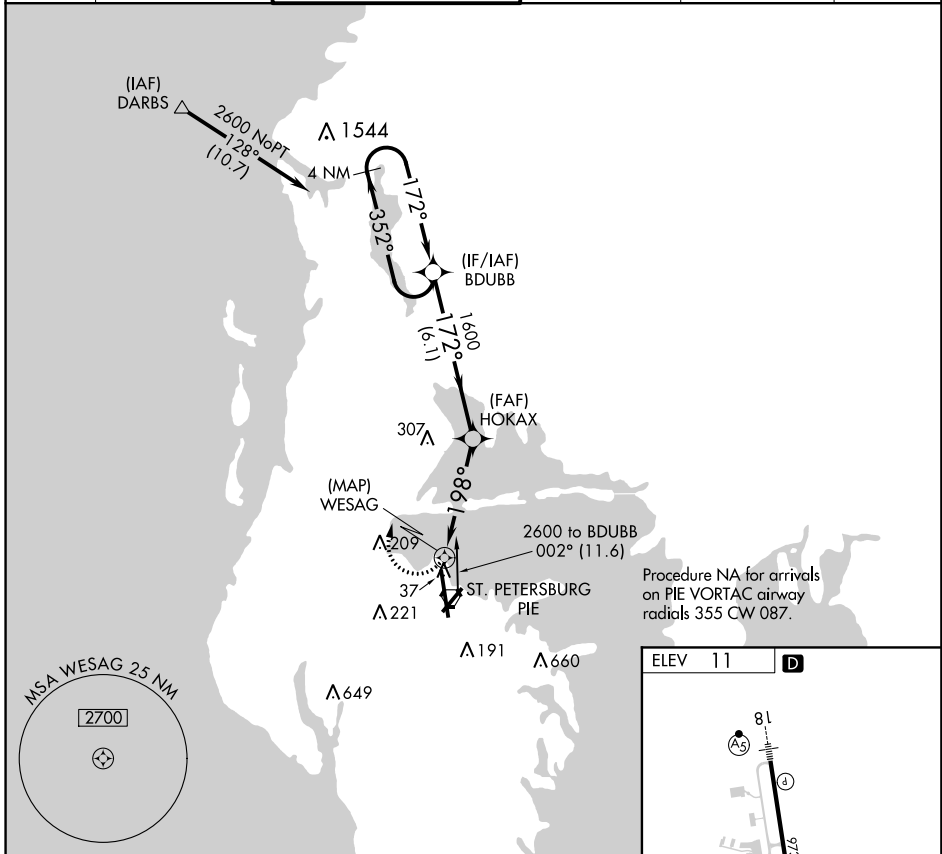

APP CRS	Rwy Idg	N/A
198°	TDZE	N/A
	Apt Elev	11

## ST PETE-CLEARWATER INTL (PIE)

<p><b>⚠</b> When local altimeter setting not received, use Tampa Intl altimeter setting and increase all MDA 40 feet. DME/DME RNP-0.3 NA.</p>	<p>MISSED APPROACH: Climbing right turn to 2600 direct BDUBB and hold.</p>
---	--

Procedure NA for arrivals on PIE VORTAC airway radials 355 CW 087.

SE-3, 12 SEP 2019 to 10 OCT 2019

SE-3, 12 SEP 2019 to 10 OCT 2019