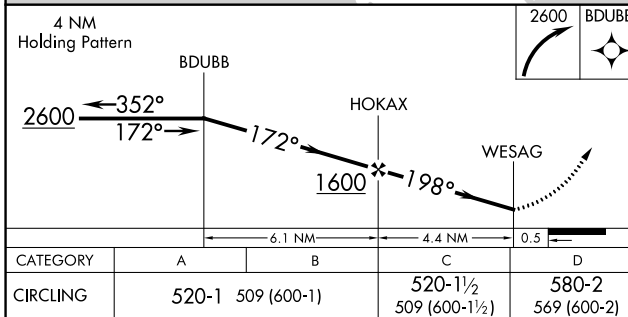

SE-3, 12 SEP 2019 to 10 OCT 2019

SE-3, 12 SEP 2019 to 10 OCT 2019