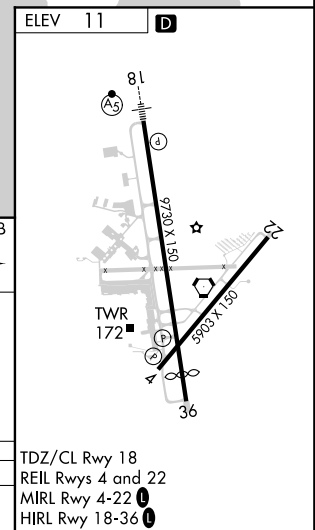

SE-3, 12 SEP 2019 to 10 OCT 2019

SE-3, 12 SEP 2019 to 10 OCT 2019