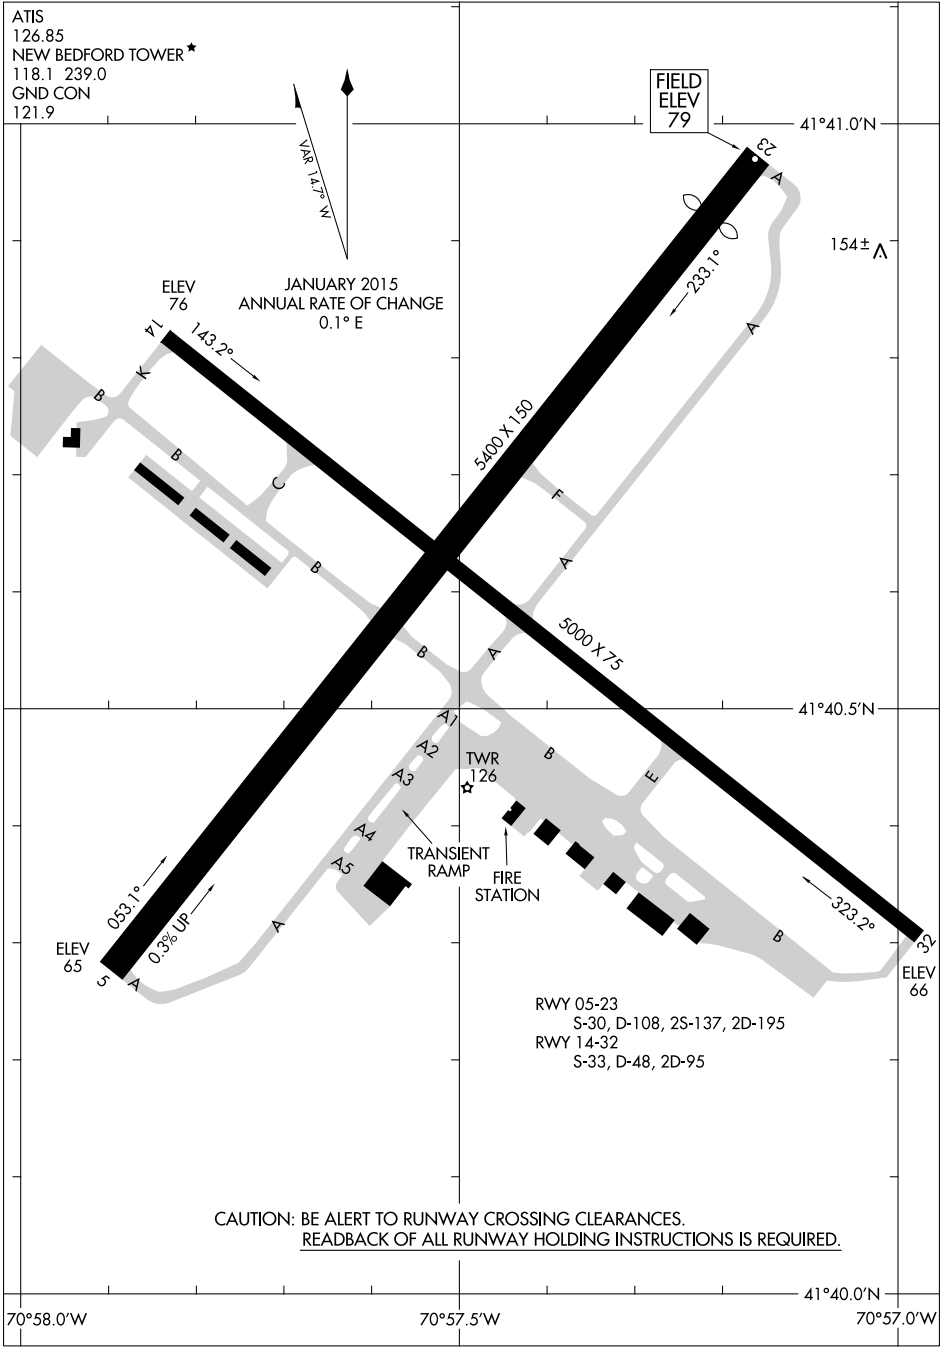

19171

AIRPORT DIAGRAM

AL-644 (FAA)

NEW BEDFORD RGNL (EWB)
NEW BEDFORD, MASSACHUSETTS

ATIS
126.85
NEW BEDFORD TOWER*
118.1 239.0
GND CON
121.9

NE-1, 12 SEP 2019 to 10 OCT 2019

NE-1, 12 SEP 2019 to 10 OCT 2019

CAUTION: BE ALERT TO RUNWAY CROSSING CLEARANCES.
READBCK OF ALL RUNWAY HOLDING INSTRUCTIONS IS REQUIRED.

AIRPORT DIAGRAM

19171

NEW BEDFORD, MASSACHUSETTS
NEW BEDFORD RGNL (EWB)