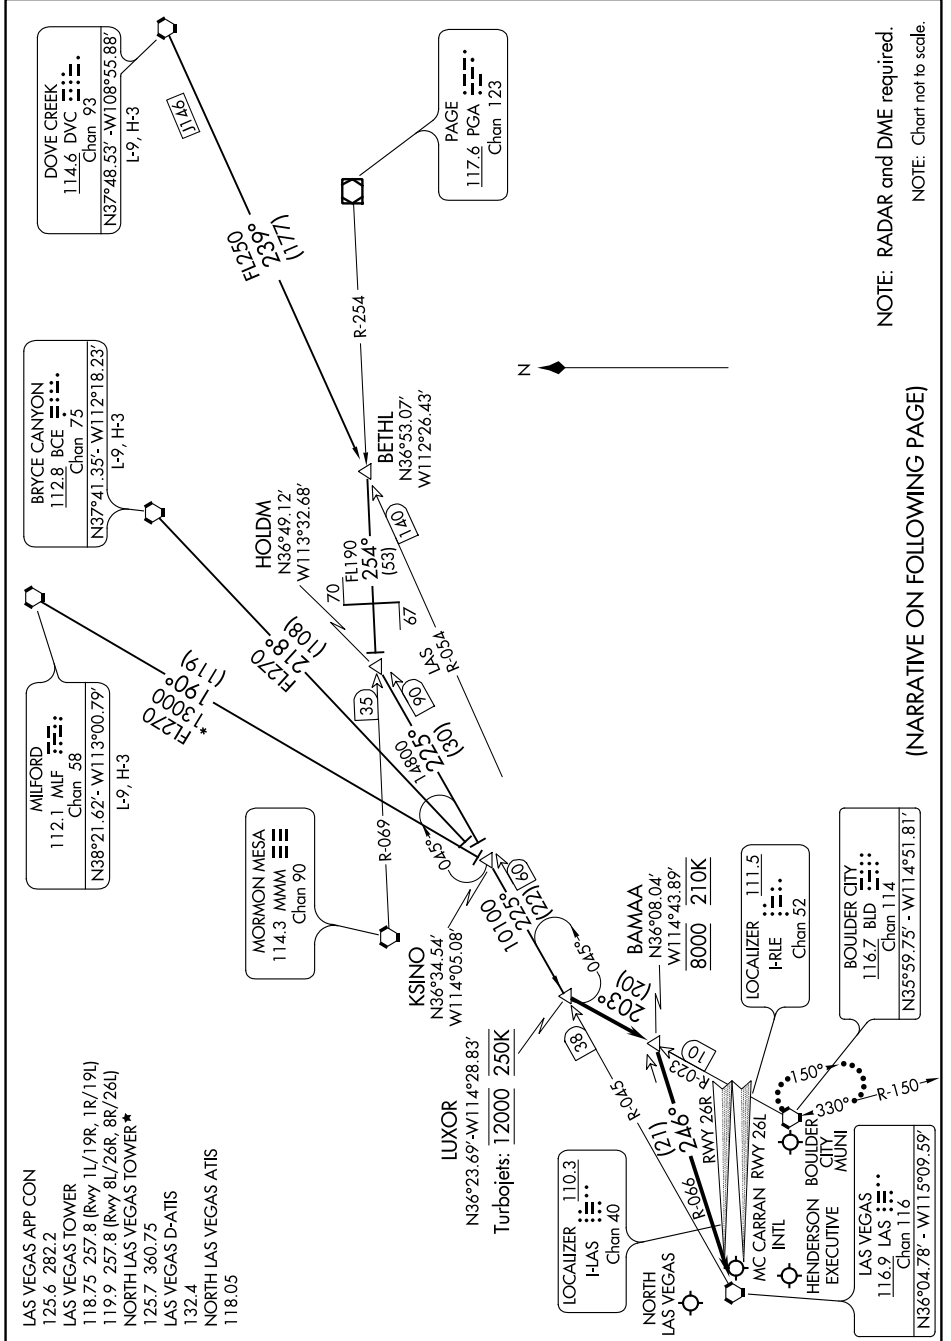

LUXOR TWO ARRIVAL

AL-662 (FAA)

LAS VEGAS, NEVADA

SW-4, 12 SEP 2019 to 10 OCT 2019

NOTE: RADAR and DME required.
NOTE: Chart not to scale.

(NARRATIVE ON FOLLOWING PAGE)

SW-4, 12 SEP 2019 to 10 OCT 2019

LUXOR TWO ARRIVAL

LAS VEGAS, NEVADA