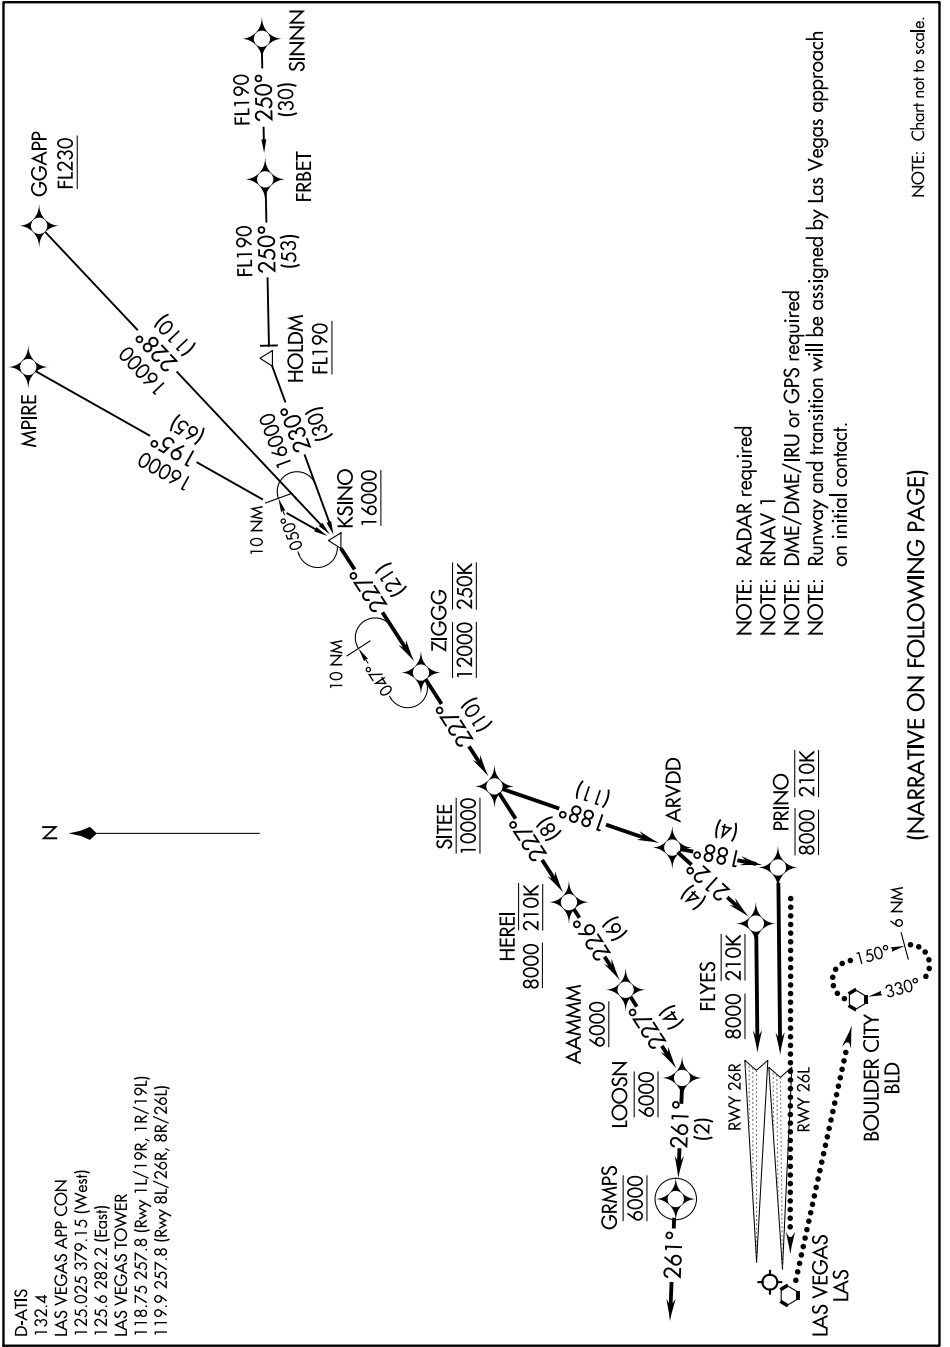

SITEE FOUR ARRIVAL (RNAV)

AL-662 (FAA)

MC CARRAN INTL (LAS)
LAS VEGAS, NEVADA

SW-4, 12 SEP 2019 to 10 OCT 2019

NOTE: RADAR required
 NOTE: RNAV 1
 NOTE: DME/DME/IRU or GPS required
 NOTE: Runway and transition will be assigned by Las Vegas approach on initial contact.

NOTE: Chart not to scale.

(NARRATIVE ON FOLLOWING PAGE)

SW-4, 12 SEP 2019 to 10 OCT 2019

SITEE FOUR ARRIVAL (RNAV)

LAS VEGAS, NEVADA
MC CARRAN INTL (LAS)