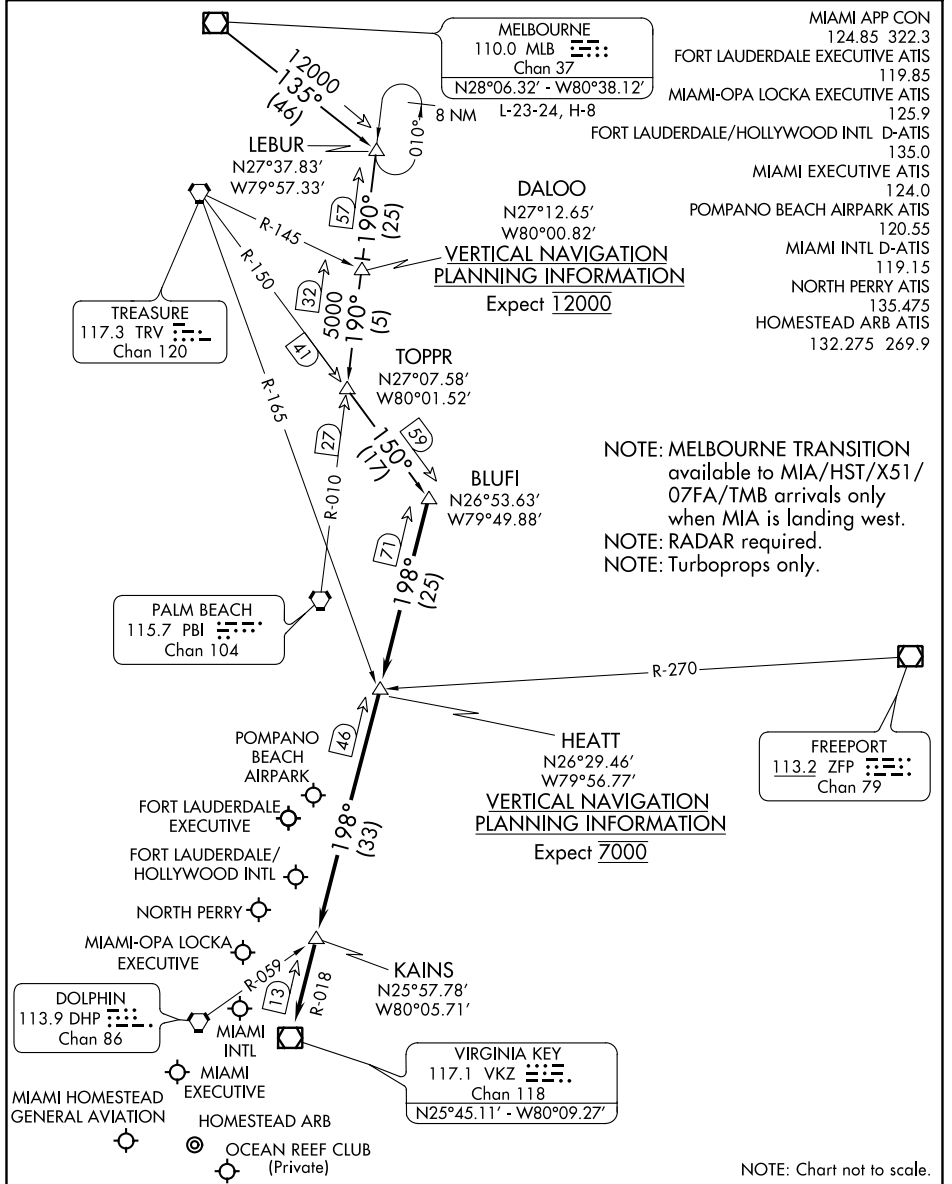

# BLUF1 FOUR ARRIVAL

FORT LAUDERDALE, FLORIDA

SE-3, 12 SEP 2019 to 10 OCT 2019

SE-3, 12 SEP 2019 to 10 OCT 2019

**MELBOURNE TRANSITION (MLB.BLUF14):** From over MLB VOR/DME on MLB R-135 to LEBUR INT/MLB 46 DME, then on PBI R-010 to TOPPR INT/PBI 30 DME, then on TRV R-150 to BLUFI INT. Thence . . .  
 . . . from over BLUFI INT/VKZ 71 DME on VKZ R-018 to HEATT INT/VKZ 46 DME, then on VKZ R-018 to KAINS INT, then on VKZ R-018 to VKZ VOR/DME. Expect RADAR vectors to final approach course after KAINS INT.

# BLUF1 FOUR ARRIVAL

FORT LAUDERDALE, FLORIDA