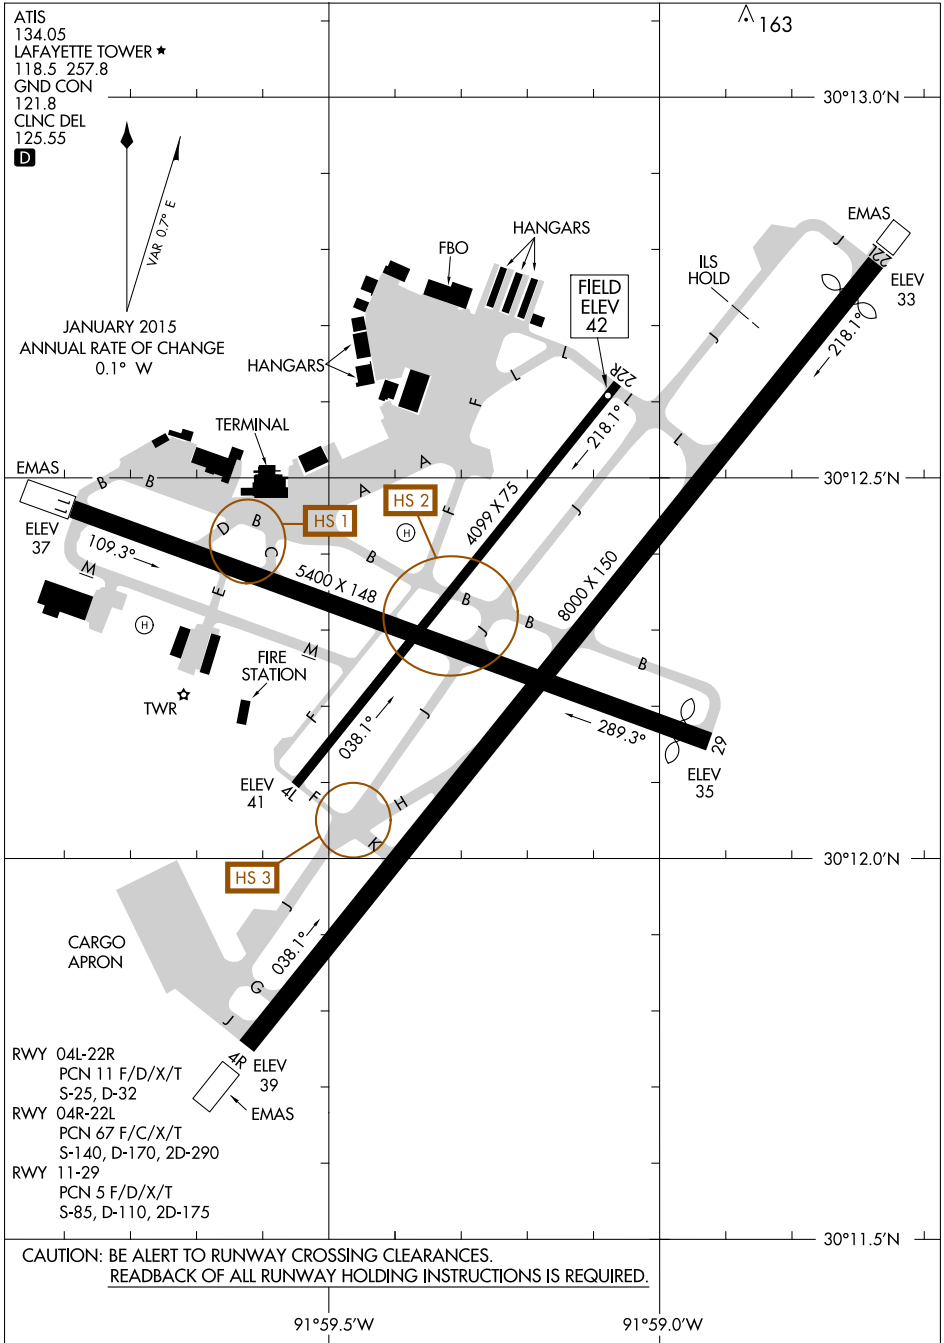

AIRPORT DIAGRAM

LAFAYETTE RGNL/PAUL FOURNET FIELD (L.F.T)
 AL-865 (FAA)
 LAFAYETTE, LOUISIANA

SC-4, 12 SEP 2019 to 10 OCT 2019

SC-4, 12 SEP 2019 to 10 OCT 2019

AIRPORT DIAGRAM

LAFAYETTE, LOUISIANA
 LAFAYETTE RGNL/PAUL FOURNET FIELD (L.F.T)

19171