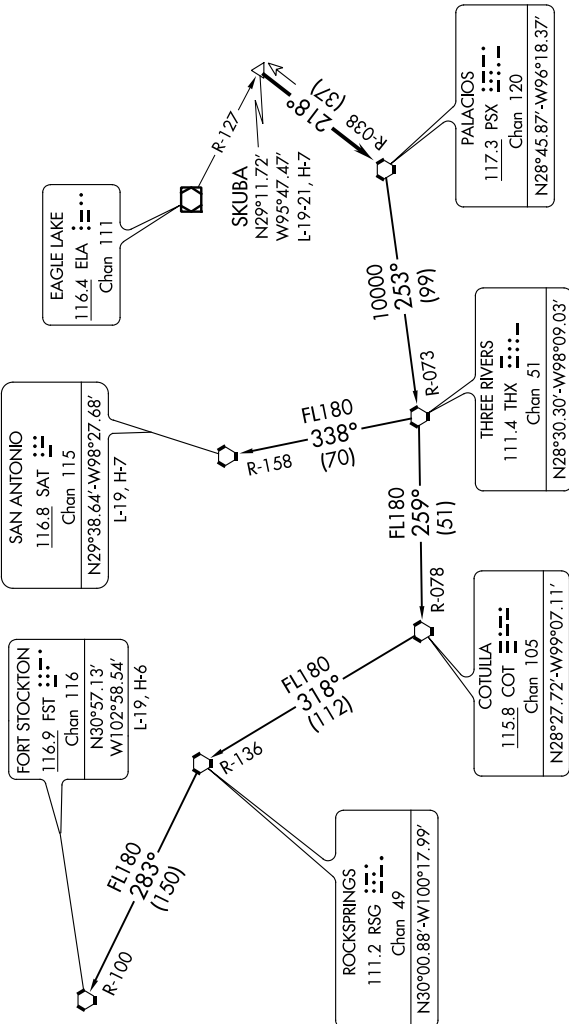

PALACIOS ONE DEPARTURE

**TOP ALTITUDE:
ASSIGNED BY ATC**

TAKEOFF MINIMUMS
Rwy 16, 34: Standard.

CTAF
122.9
HOUSTON DEP CON
119.7 281.4

(NARRATIVE ON FOLLOWING PAGE)

SC-5, 12 SEP 2019 to 10 OCT 2019

NOTE: RADAR required.
NOTE: Chart not to scale.

PALACIOS ONE DEPARTURE