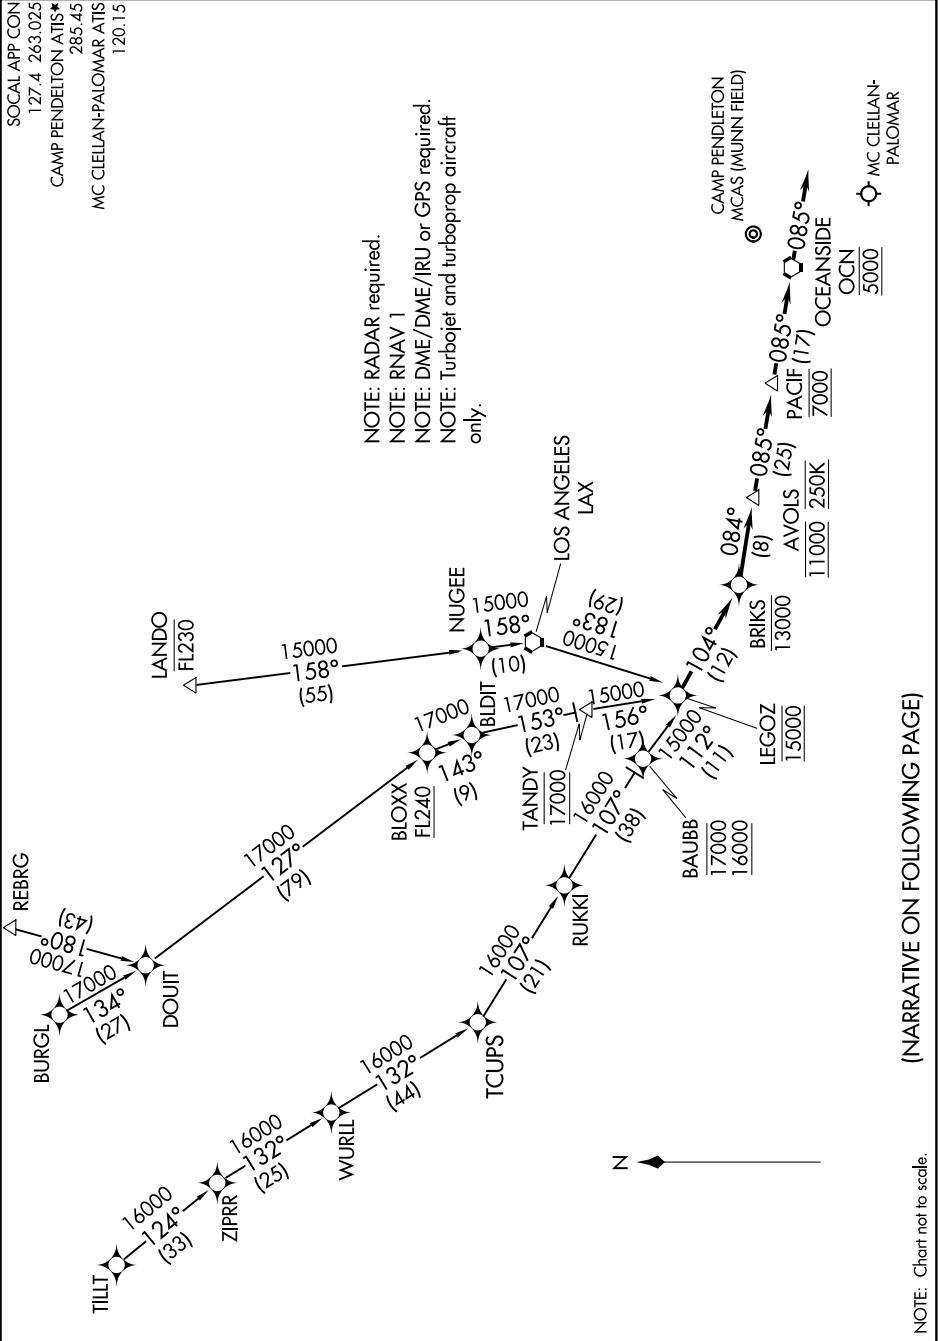

LEGOZ TWO ARRIVAL(RNAV)

SOCAL APP CON
127.4 263.025
CAMP PENDELTON ATIS*
285.45
MC CLELLAN-PALOMAR ATIS
120.15

NOTE: RADAR required.
NOTE: RNAV 1
NOTE: DME/DME/IRU or GPS required.
NOTE: Turbojet and turboprop aircraft only.

SW-3, 12 SEP 2019 to 10 OCT 2019

NOTE: Chart not to scale.

(NARRATIVE ON FOLLOWING PAGE)

SW-3, 12 SEP 2019 to 10 OCT 2019