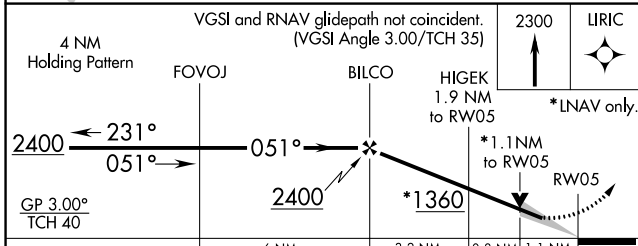

WAAS CH 81812 W05A	APP CRS 051°	Rwy Idg 5999 TDZE 725 Apt Elev 727
--	------------------------	---

RNAV (GPS) RWY 5

WAUKEGAN NATIONAL (UGN)

⚠ For uncompensated Baro-VNAV systems, LNAV/VNAV NA below -16°C (4°F) or above 54°C (130°F). DME/DME RNP-0.3 NA.
⚠ Circling to Rwy 14/32 NA at night.

MISSED APPROACH: Climb to 2300 direct LIRIC and hold.

ATIS 132.4	CHICAGO APP CON 120.55	WAUKEGAN TOWER ★ 120.05 (CTAF) 0 273.55	GND CON 121.65
----------------------	----------------------------------	---	--------------------------

CATEGORY	A	B	C	D
LPV DA	990-1 265 (300-1)			
LNAV/VNAV DA	1140-1½ 415 (500-1½)			
LNAV MDA	1120-1 395 (400-1)	1120-1⅛ 395 (400-1⅛)	1120-1¼ 395 (400-1¼)	
CIRCLING	1220-1 493 (500-1)	1220-1½ 493 (500-1½)	1400-2¼ 673 (700-2¼)	