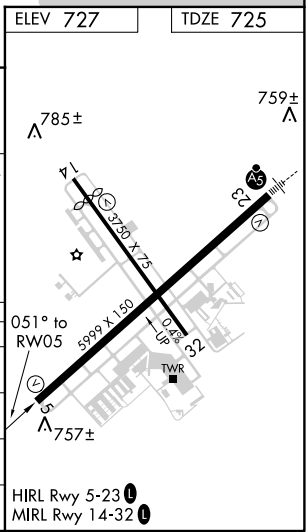

WAAS CH 81812 W05A	APP CRS 051°	Rwy Idg 5999 TDZE 725 Apt Elev 727
--	------------------------	---

RNAV (GPS) RWY 5

WAUKEGAN NATIONAL (UGN)

⚠ For uncompensated Baro-VNAV systems, LNAV/VNAV NA below -16°C (4°F) or above 54°C (130°F). DME/DME RNP-0.3 NA.
⚠ Circling to Rwy 14/32 NA at night.

MISSED APPROACH: Climb to 2300 direct LIRIC and hold.

ATIS 132.4	CHICAGO APP CON 120.55	WAUKEGAN TOWER ★ 120.05 (CTAF) 0 273.55	GND CON 121.65
----------------------	----------------------------------	---	--------------------------

CATEGORY	A	B	C	D
LPV DA	990-1 265 (300-1)			
LNAV/VNAV DA	1140-1½ 415 (500-1½)			
LNAV MDA	1120-1 395 (400-1)	1120-1⅛ 395 (400-1⅛)	1120-1¼ 395 (400-1¼)	
CIRCLING	1220-1 493 (500-1)	1220-1½ 493 (500-1½)	1400-2¼ 673 (700-2¼)	