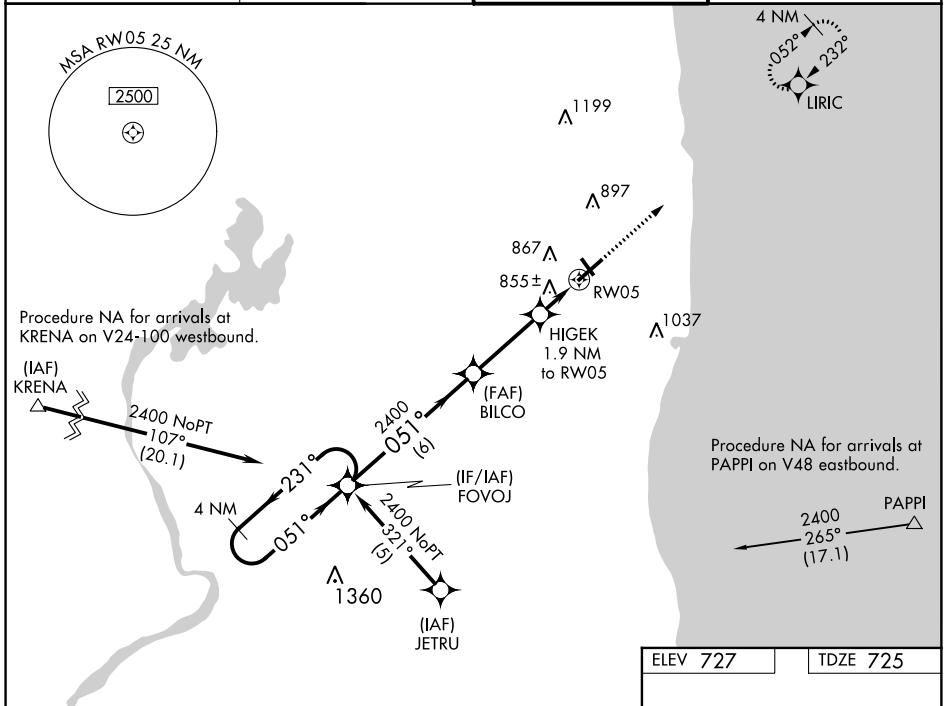

WAAS CH 81812 W05A	APP CRS 051°	Rwy Idg 5999 TDZE 725 Apt Elev 727
--	------------------------	---

RNAV (GPS) RWY 5

WAUKEGAN NATIONAL (UGN)

⚠ For uncompensated Baro-VNAV systems, LNAV/VNAV NA below -16°C (4°F) or above 54°C (130°F). DME/DME RNP-0.3 NA.
⚠ Circling to Rwy 14/32 NA at night.

MISSED APPROACH: Climb to 2300 direct LIRIC and hold.

ATIS 132.4	CHICAGO APP CON 120.55	WAUKEGAN TOWER ★ 120.05 (CTAF) 0 273.55	GND CON 121.65
----------------------	----------------------------------	---	--------------------------

CATEGORY	A	B	C	D
LPV DA	990-1 265 (300-1)			
LNAV/VNAV DA	1140-1½ 415 (500-1½)			
LNAV MDA	1120-1 395 (400-1)	1120-1⅛ 395 (400-1⅛)	1120-1¼ 395 (400-1¼)	
CIRCLING	1220-1 493 (500-1)	1220-1½ 493 (500-1½)	1400-2¼ 673 (700-2¼)	

EC-3, 12 SEP 2019 to 10 OCT 2019

EC-3, 12 SEP 2019 to 10 OCT 2019