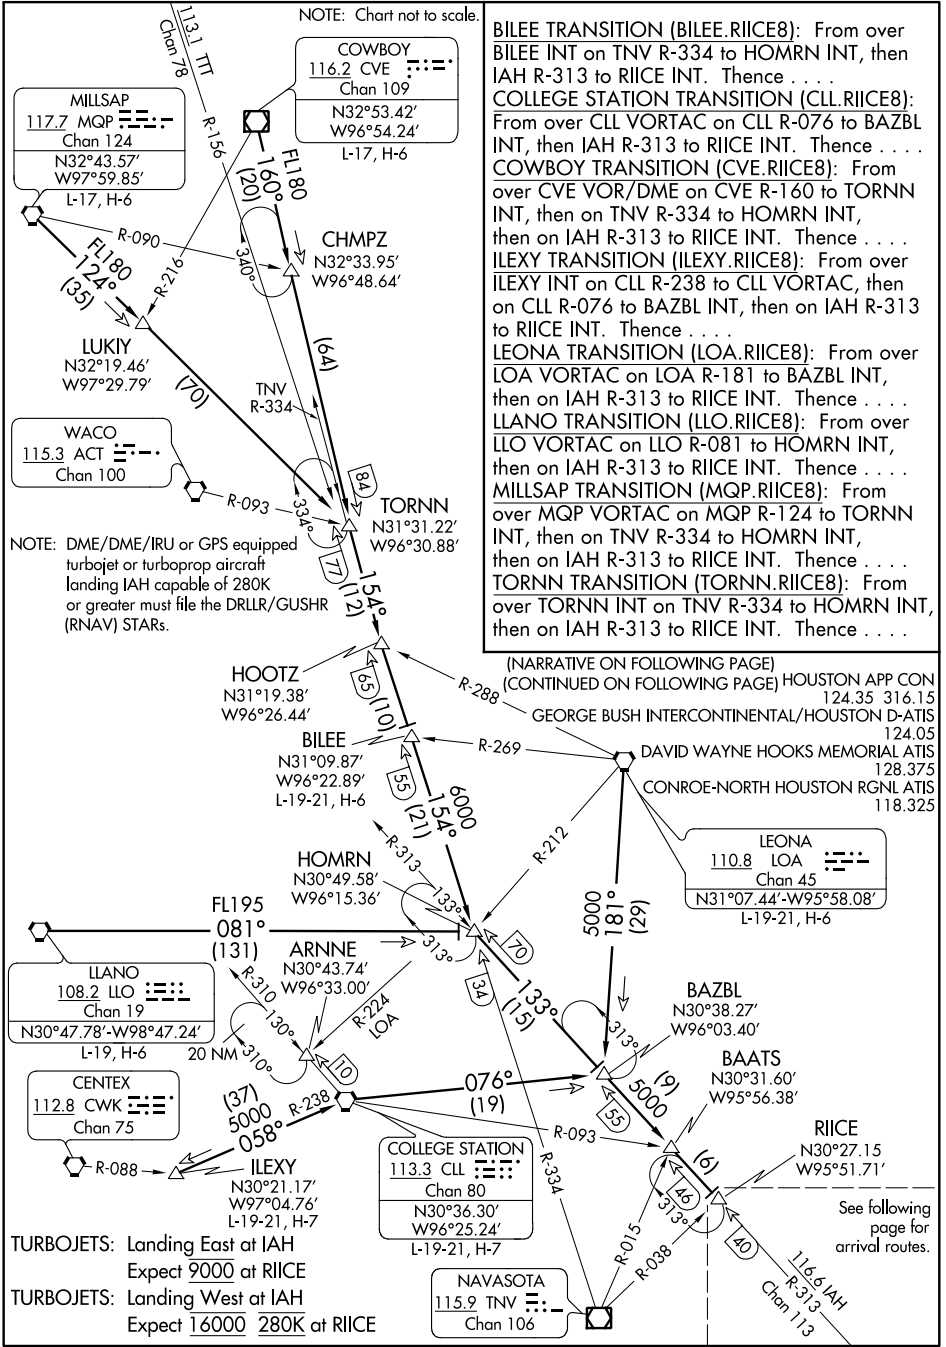

RIICE EIGHT ARRIVAL

Transition Routes

HOUSTON, TEXAS

SC-5, 12 SEP 2019 to 10 OCT 2019

SC-5, 12 SEP 2019 to 10 OCT 2019

RIICE EIGHT ARRIVAL

Transition Routes

HOUSTON, TEXAS