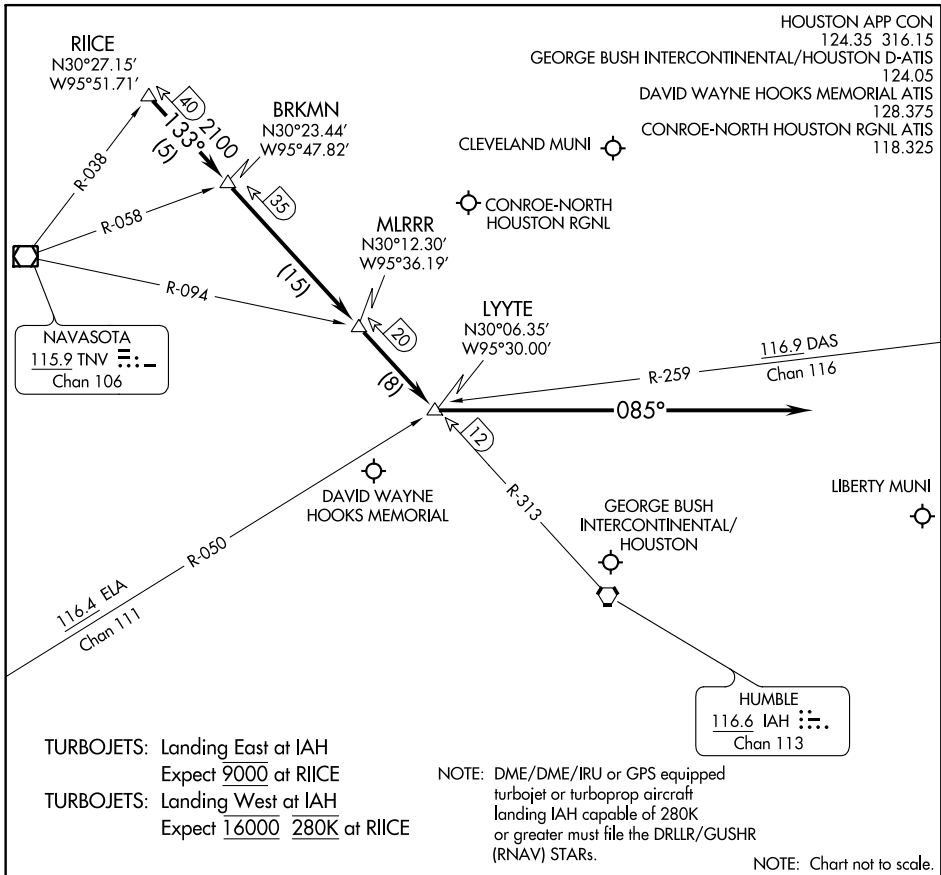

RIICE EIGHT ARRIVAL

Arrival Routes

HOUSTON, TEXAS

SC-5, 12 SEP 2019 to 10 OCT 2019

SC-5, 12 SEP 2019 to 10 OCT 2019

ARRIVAL ROUTE DESCRIPTION

GEORGE BUSH INTERCONTINENTAL/HOUSTON (IAH):

.... From over RIICE INT on IAH R-313 to BRKMN INT, to MLRRR INT, to LYTE INT.

LANDING RUNWAY 26L/R or 27:

.... Fly heading 085° for vectors to final approach course.

LANDING ALL OTHER RUNWAYS:

.... Expect vectors to final approach course at or prior to LYTE INT.

FOR ALL OTHER AIRPORTS:

.... From over RIICE INT on IAH R-313 to BRKMN INT, thence as depicted to LYTE INT expect vectors to final approach course at or prior to LYTE INT.

RIICE EIGHT ARRIVAL

Arrival Routes

HOUSTON, TEXAS