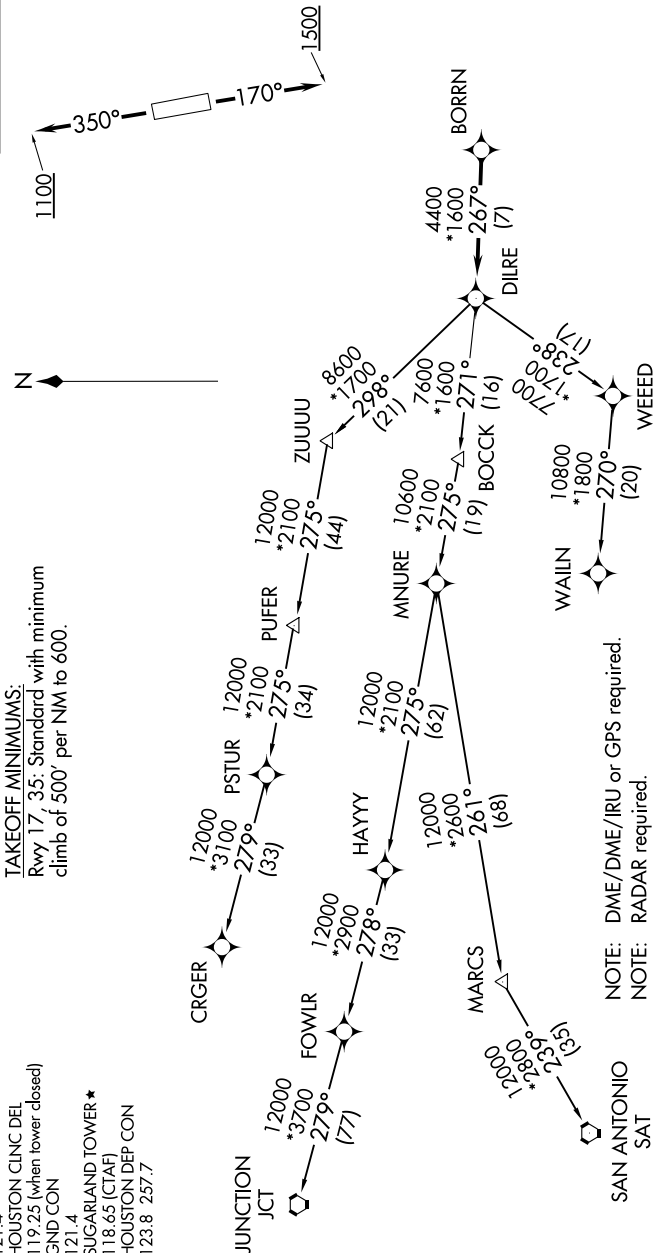

BORRN FOUR DEPARTURE (RNAV)

HOUSTON, TEXAS

TOP ALTITUDE:
ASSIGNED BY ATC

NOTE: DME/DME/IRU or GPS required.
NOTE: RADAR required.
NOTE: RNAV 1.
NOTE: CRGR TRANSITION ATC assigned only for aircraft departing 54T, AXH, EFD, GLS, HPY, IWS, LBX, LVJ, SGR, TME, T00, T41.

(NARRATIVE ON FOLLOWING PAGE)

NOTE: Chart not to scale.

BORRN FOUR DEPARTURE (RNAV)

(BORRN4.BORRN) 25APR19

HOUSTON, TEXAS

SUGAR LAND RGNL (SGR)