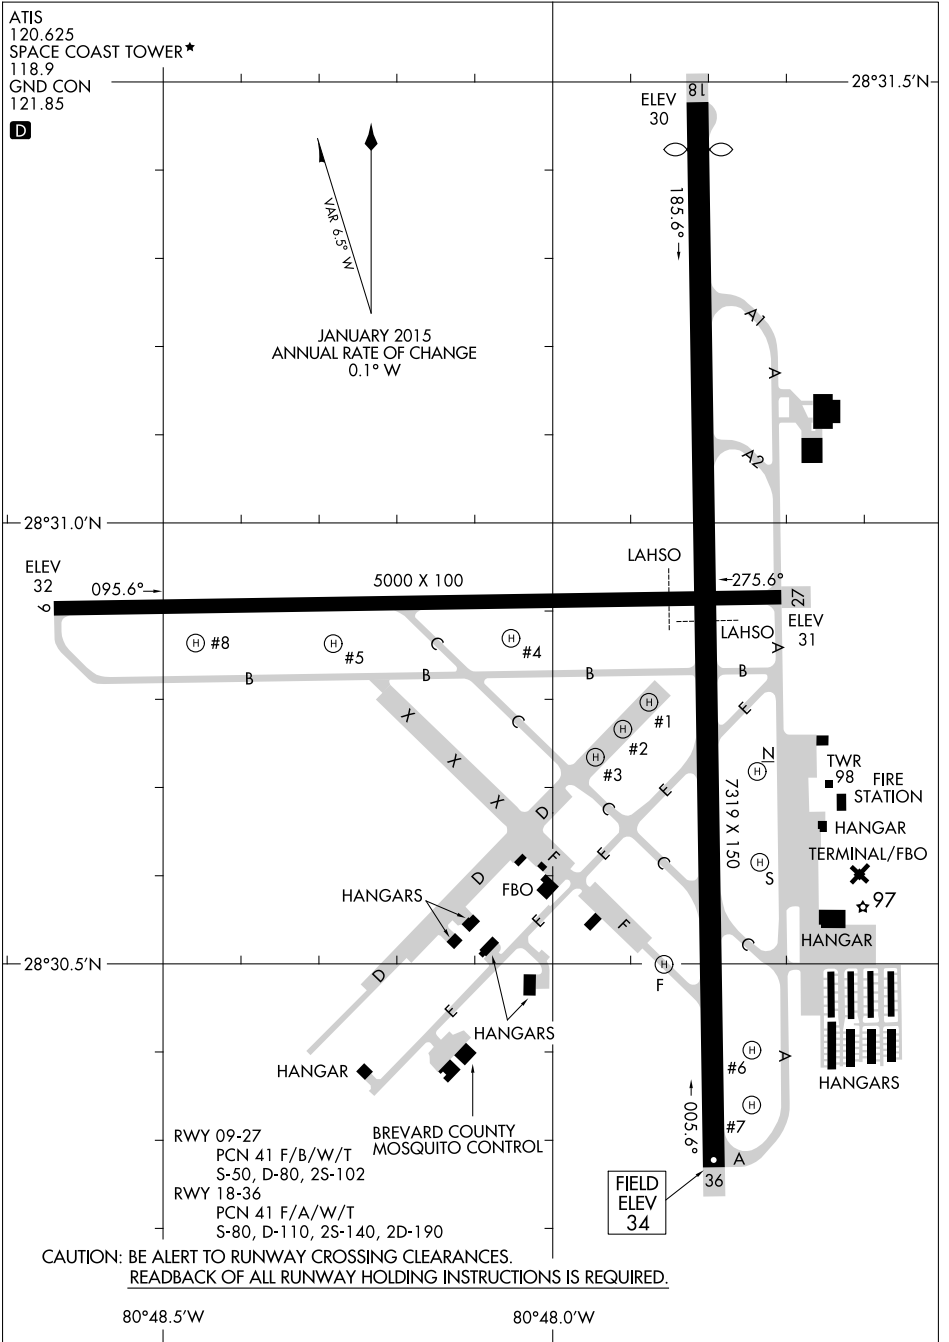

# AIRPORT DIAGRAM

AL-5760 (FAA)

SPACE COAST RGNL (TIX)  
TITUSVILLE, FLORIDA

ATIS  
120.625  
SPACE COAST TOWER\*  
118.9  
GND CON  
121.85

SE-3, 12 SEP 2019 to 10 OCT 2019

SE-3, 12 SEP 2019 to 10 OCT 2019

CAUTION: BE ALERT TO RUNWAY CROSSING CLEARANCES.  
READBACK OF ALL RUNWAY HOLDING INSTRUCTIONS IS REQUIRED.

# AIRPORT DIAGRAM

16259

TITUSVILLE, FLORIDA  
SPACE COAST RGNL (TIX)