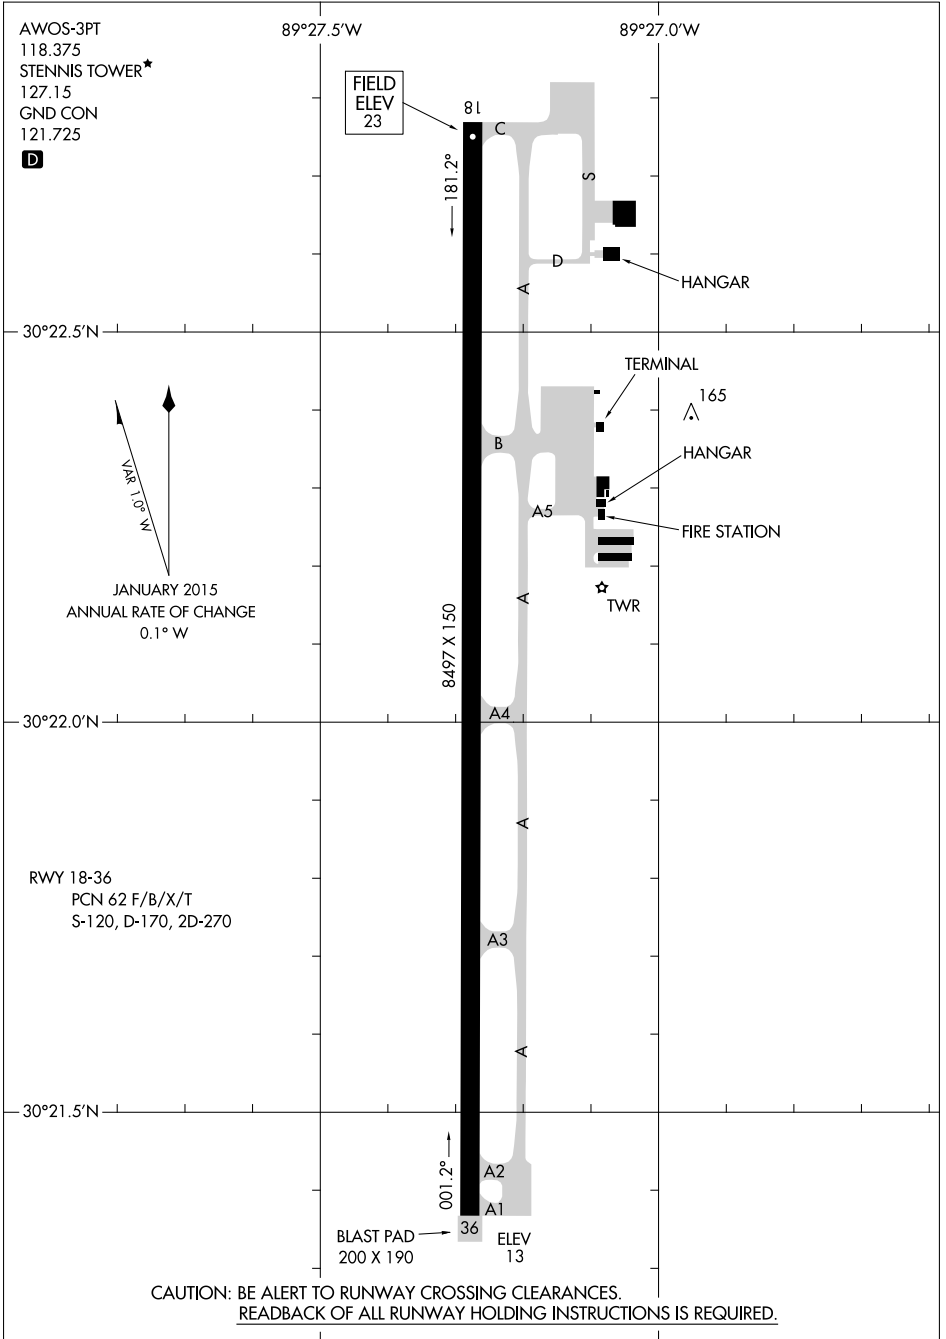

19115

AIRPORT DIAGRAM

AL-5860 (FAA)

STENNIS INTL (HSA)
BAY ST LOUIS, MISSISSIPPI

SC-4, 12 SEP 2019 to 10 OCT 2019

SC-4, 12 SEP 2019 to 10 OCT 2019

AIRPORT DIAGRAM

19115