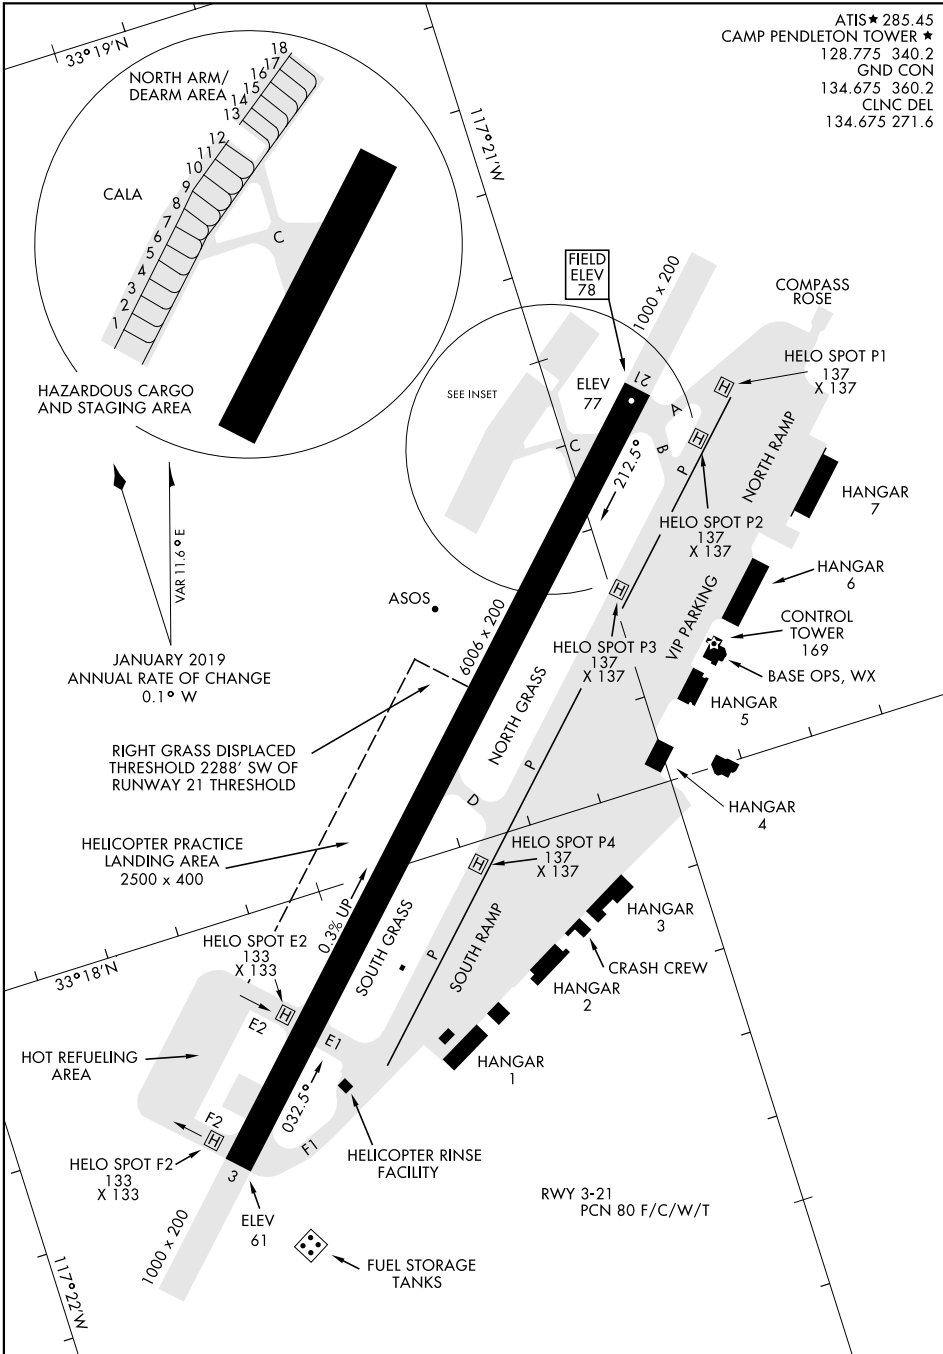

AIRPORT DIAGRAM

ATIS ★ 285.45
 CAMP PENDLETON TOWER ★
 128.775 340.2
 GND CON
 134.675 360.2
 CLNC DEL
 134.675 271.6

SW-3, 12 SEP 2019 to 10 OCT 2019

SW-3, 12 SEP 2019 to 10 OCT 2019

AIRPORT DIAGRAM