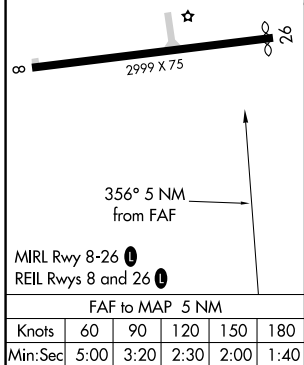

VOR/DME TBD 112.0 Chan 57	APP CRS 356°	Rwy Idg TDZE Apt Elev	N/A N/A 9

VOR or GPS-A
THIBODAUX MUNI (L83)

NA Obtain local altimeter on CTAF; if not received, use New Orleans Intl (Moisant Field) altimeter setting.

MISSED APPROACH: Climb to 1800 then left turn direct TBD VOR/DME.

NEW ORLEANS APP CON
118.9 256.9

UNICOM
122.8 (CTAF)

CATEGORY	A	B	C	D
CIRCLING	620-1	611 (700-1)	NA	
NEW ORLEANS INTL (MOISANT FIELD) ALTIMETER SETTING MINIMUMS				
CIRCLING	760-1	760-1½	NA	
	751 (800-1)	751 (800-1½)