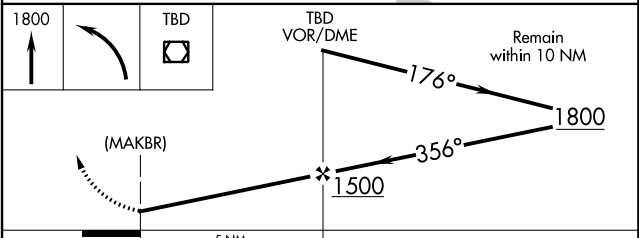

VOR/DME TBD 112.0 Chan 57	APP CRS 356°	Rwy Idg TDZE Apt Elev	N/A N/A 9

VOR or GPS-A
THIBODAUX MUNI (L83)

NA Obtain local altimeter on CTAF; if not received, use New Orleans Intl (Moisant Field) altimeter setting.

MISSED APPROACH: Climb to 1800 then left turn direct TBD VOR/DME.

NEW ORLEANS APP CON
118.9 256.9

UNICOM
122.8 (CTAF)

CATEGORY	A	B	C	D
CIRCLING	620-1	611 (700-1)	NA	
NEW ORLEANS INTL (MOISANT FIELD) ALTIMETER SETTING MINIMUMS				
CIRCLING	760-1	760-1½	NA	
	751 (800-1)	751 (800-1½)