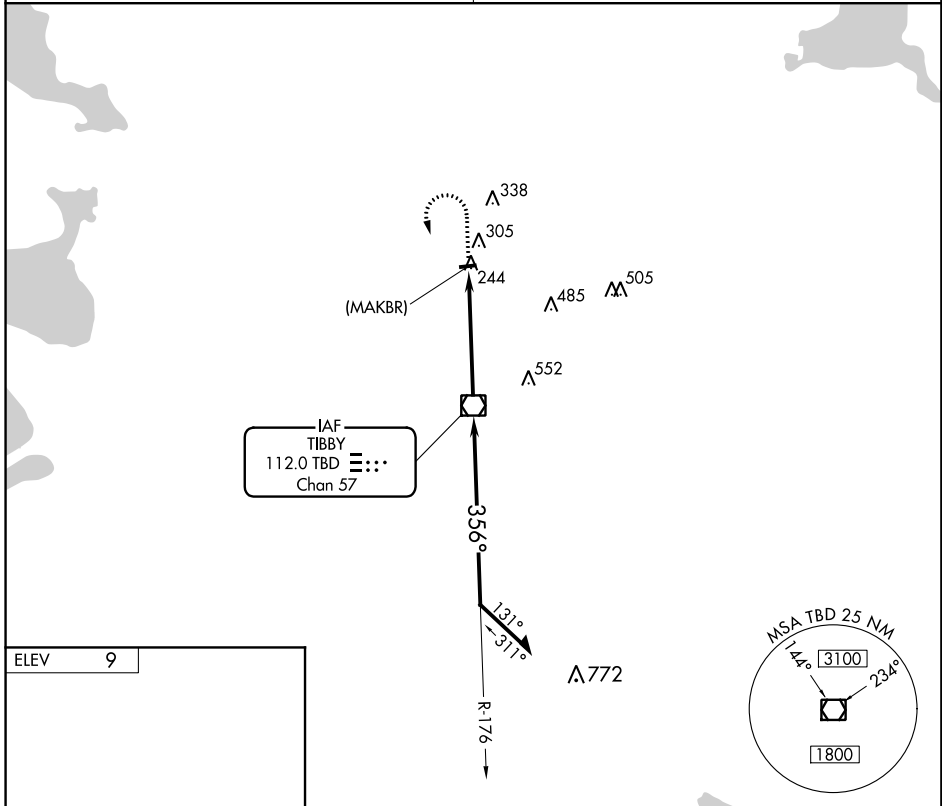

VOR/DME TBD 112.0 Chan 57	APP CRS 356°	Rwy Idg TDZE Apt Elev	N/A N/A 9
---	------------------------	-----------------------------	--------------------------------------

VOR or GPS-A
THIBODAUX MUNI (L83)

NA Obtain local altimeter on CTAF; if not received, use New Orleans Intl (Moisant Field) altimeter setting.

MISSED APPROACH: Climb to 1800 then left turn direct TBD VOR/DME.

NEW ORLEANS APP CON
118.9 256.9

UNICOM
122.8 (CTAF)

CATEGORY	A	B	C	D
CIRCLING	620-1	611 (700-1)	NA	
NEW ORLEANS INTL (MOISANT FIELD) ALTIMETER SETTING MINIMUMS				
CIRCLING	760-1	760-1½	NA	
	751 (800-1)	751 (800-1½)		