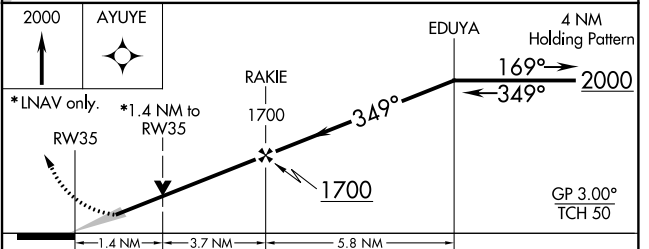

CATEGORY	A	B	C	D
LPV DA		264-³/₄	250 (300-³/₄)	
LNAV/VNAV DA		417-1³/₈	403 (500-1³/₈)	
LNAV MDA	500-1	486 (500-1)	500-1³/₈	486 (500-1³/₈)
C CIRCLING	500-1 486 (500-1)	520-1 506 (600-1)	700-2 686 (700-2)	700-2¹/₄ 686 (700-2¹/₄)

SC-4, 12 SEP 2019 to 10 OCT 2019

SC-4, 12 SEP 2019 to 10 OCT 2019