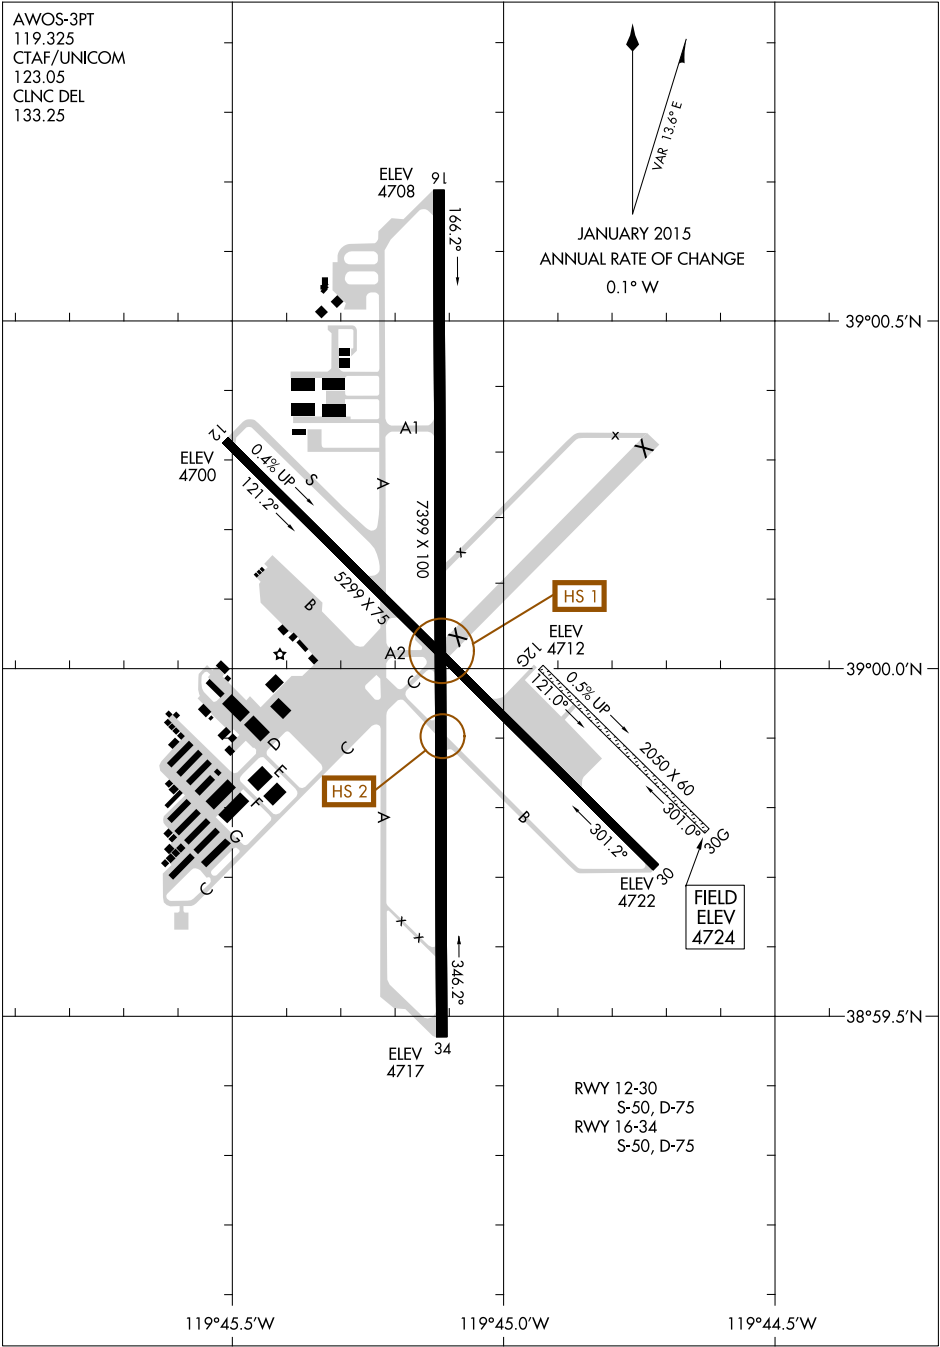

# AIRPORT DIAGRAM

AL-9430 (FAA)

MINDEN-TAHOE (MEV)  
MINDEN, NEVADA

AWOS-3PT  
119.325  
CTAF/UNICOM  
123.05  
CLNC DEL  
133.25

JANUARY 2015  
ANNUAL RATE OF CHANGE  
0.1° W

SW-4, 12 SEP 2019 to 10 OCT 2019

SW-4, 12 SEP 2019 to 10 OCT 2019

RWY 12-30  
S-50, D-75  
RWY 16-34  
S-50, D-75

# AIRPORT DIAGRAM

MINDEN, NEVADA  
MINDEN-TAHOE (MEV)