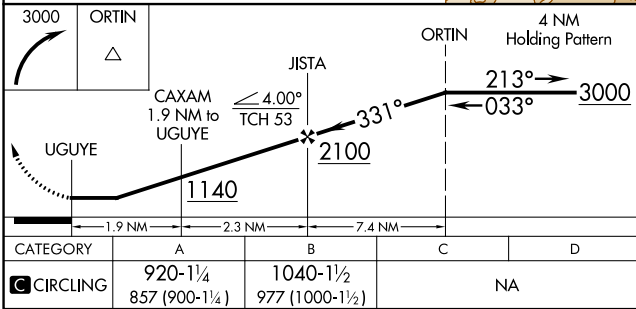

APP CRS 331°	Rwy Idg TDZE Apt Elev	N/A N/A 63
------------------------	-----------------------------	---------------------------------------

RNAV (GPS)-A

AUBURN MUNI (S50)

<p>NA Circling NA west of Rwy 16-34. DME/DME RNP-0.3 NA. Procedure NA at night. Use Seattle-Tacoma Intl altimeter setting.</p>	<p>MISSED APPROACH: Climbing right turn to 3000 direct ORTIN and hold.</p>
---	--

SEATTLE-TAKOMA INTL ASOS 118.0	SEATTLE APP CON 123.85	UNICOM 122.8 (CTAF)
--	----------------------------------	-------------------------------

NW-1, 12 SEP 2019 to 10 OCT 2019

NW-1, 12 SEP 2019 to 10 OCT 2019