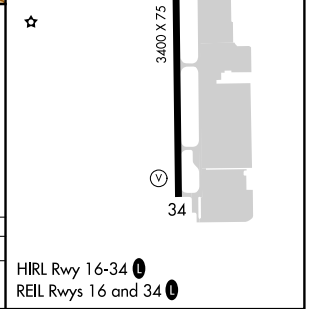

APP CRS 331°	Rwy Idg TDZE Apt Elev	N/A N/A 63

RNAV (GPS)-A

AUBURN MUNI (S50)

NA Circling NA west of Rwy 16-34. DME/DME RNP-0.3 NA. Procedure NA at night. Use Seattle-Tacoma Intl altimeter setting.	MISSED APPROACH: Climbing right turn to 3000 direct ORTIN and hold.

SEATTLE-TAKOMA INTL ASOS 118.0	SEATTLE APP CON 123.85	UNICOM 122.8 (CTAF)

NW-1, 12 SEP 2019 to 10 OCT 2019

NW-1, 12 SEP 2019 to 10 OCT 2019