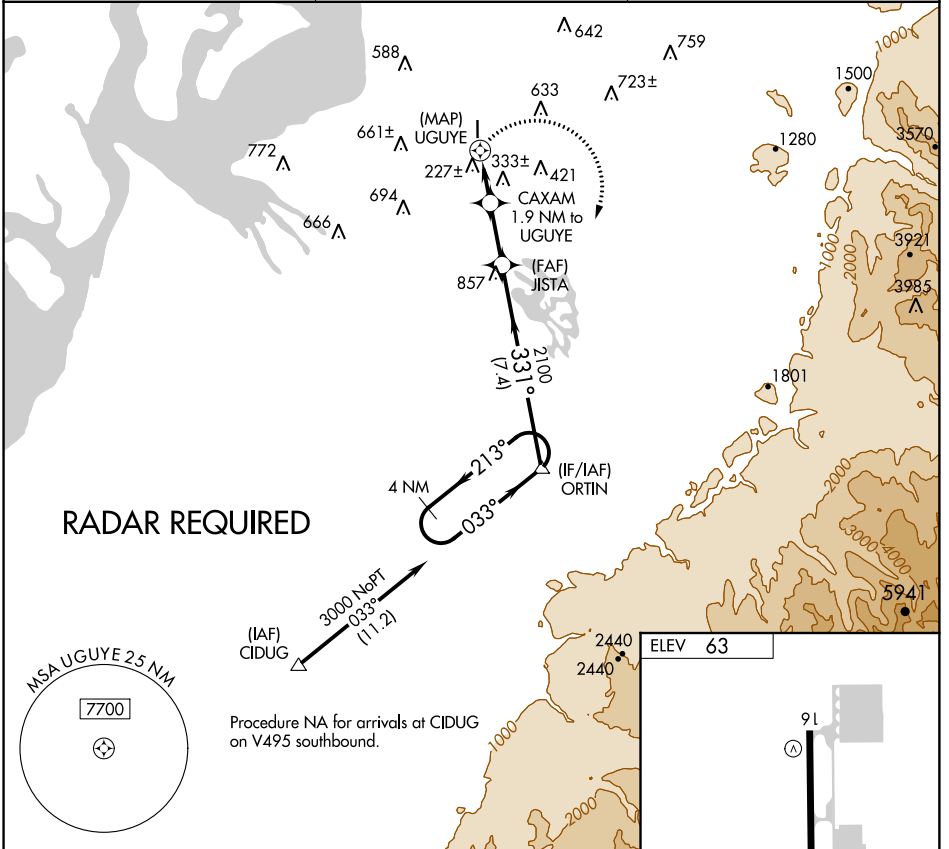

APP CRS 331°	Rwy Idg TDZE Apt Elev	N/A N/A 63
------------------------	-----------------------------	---------------------------------------

RNAV (GPS)-A

AUBURN MUNI (S50)

<p>NA Circling NA west of Rwy 16-34. DME/DME RNP-0.3 NA. Procedure NA at night. Use Seattle-Tacoma Intl altimeter setting.</p>	<p>MISSED APPROACH: Climbing right turn to 3000 direct ORTIN and hold.</p>
---	--

SEATTLE-TAKOMA INTL ASOS 118.0	SEATTLE APP CON 123.85	UNICOM 122.8 (CTAF)
--	----------------------------------	-------------------------------

NW-1, 12 SEP 2019 to 10 OCT 2019

NW-1, 12 SEP 2019 to 10 OCT 2019