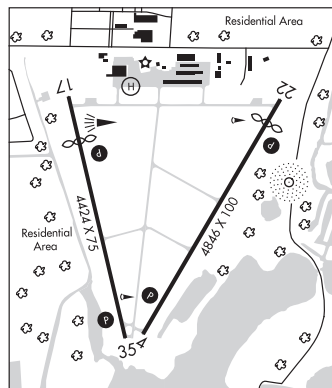

Trees.

RWY 17-35: H4424X75 (CONC) S-40, D-55, 2D-90 MIRL**RWY 17:** PAPI(P4L)—GA 3.0° TCH 26'. Thld dspcd 672'. Trees.**RWY 35:** PAPI(P4L)—GA 3.0° TCH 20'. Brush. Rgt tfc.**SERVICE:** S4 FUEL 100LL, JET A LGT ACTIVATE MIRL Rwy 17-35 and Rwy 04-22; PAPI Rwy 17-35 and Rwy 04-22; REIL Rwy 04-22—CTAF.**AIRPORT REMARKS:** Attended Mon-Fri 1300-2300Z±, Sat-Sat prior arrangement. Birds and deer on and in/ovf arpt. Ultralight and powered parachute activity in/ovf arpt. Arpt CLOSED to air carrier ops with more than 30 passenger seats except PPR, call arpt manager 734-675-0155. Rwy 17-35 peeling and cracking-FOD hazard.**AIRPORT MANAGER:** 734-675-0155**WEATHER DATA SOURCES:** AWOS-3 119.675 (734) 692-9686.**COMMUNICATIONS:** CTAF/UNICOM 123.0**CARLETON RCO** 122.1R 115.7T (LANSING RADIO)Ⓡ **DETROIT APP/DEP CON** 134.3**GCO** 121.725 (DETROIT CD and LANSING FSS)**CLEARANCE DELIVERY PHONE:** For CD if una via GCO ctc Detroit Apch at 800-499-8181.**RADIO AIDS TO NAVIGATION:** NOTAM FILE LAN.**CARLETON (H) VOR/DME** 115.7 CRL Chan 104 N42°02.88' W83°27.45' 080° 13.6 NM to fld. 628/3W. HIWAS.

VOR unusable:

000°-019° blo 5,000'

020°-030° byd 13 NM blo 5,000'

031°-040° blo 5,000'

041°-050° byd 25 NM blo 8,000'

255°-335° byd 30 NM blo 8,000'

NDB (MHW) 419 RYS N42°06.07' W83°09.18' at fld. 576/7W. NOTAM FILE ONZ.**DETROIT
COPTER
L-28, A
IAF****DEXTER****CACKLEBERRY** (2E8) 5 N UTC-5(-4DT) N42°25.51' W83°52.11'

890 NOTAM FILE LAN

RWY 06-24: 2113X100 (TURF) 0.9% up NE**RWY 06:** Thld dspcd 515'. Trees.**RWY 24:** Thld dspcd 495'. Tree.**AIRPORT REMARKS:** Unattended. Rwy clsd when snow covered. Ctc arpt mgr for rwy cond 734-424-3437. Birds and deer in/ovf rwy. Rwy 06-24 marked with cones; dspcd thlds marked with cones.**AIRPORT MANAGER:** (734) 424-3437**COMMUNICATIONS:** CTAF 122.9**CLEARANCE DELIVERY PHONE:** For CD ctc Detroit Apch at 800-499-8181.**DETROIT
COPTER**