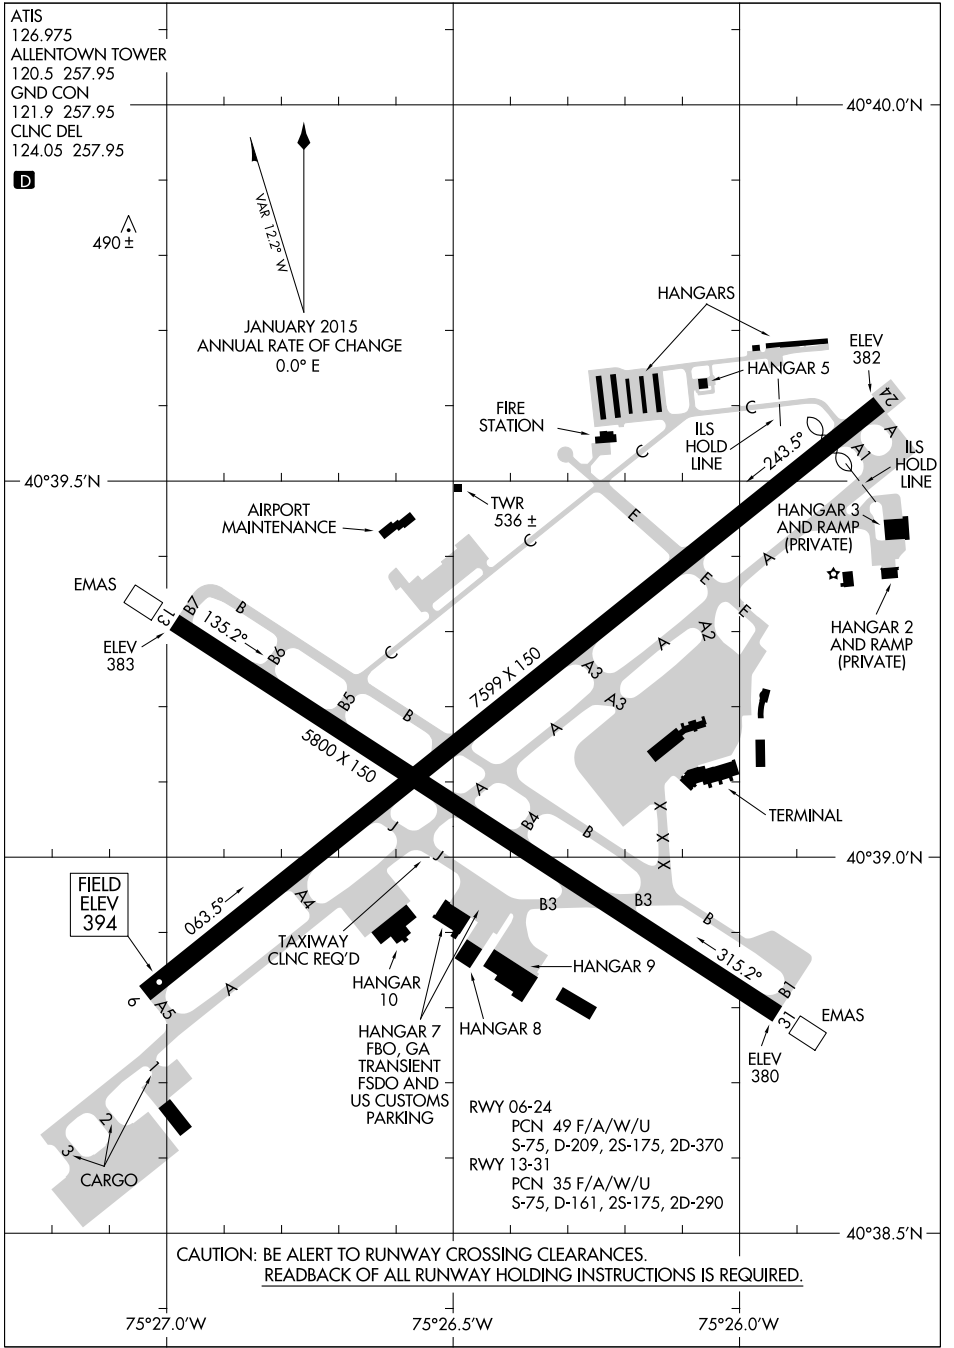

17117 **AIRPORT DIAGRAM** AL-15 (FAA) **LEHIGH VALLEY INTL (ABE)**  
ALLENTOWN, PENNSYLVANIA

NE-4, 10 OCT 2019 to 07 NOV 2019

NE-4, 10 OCT 2019 to 07 NOV 2019

**AIRPORT DIAGRAM** 17117 **ALLENTOWN, PENNSYLVANIA**  
**LEHIGH VALLEY INTL (ABE)**