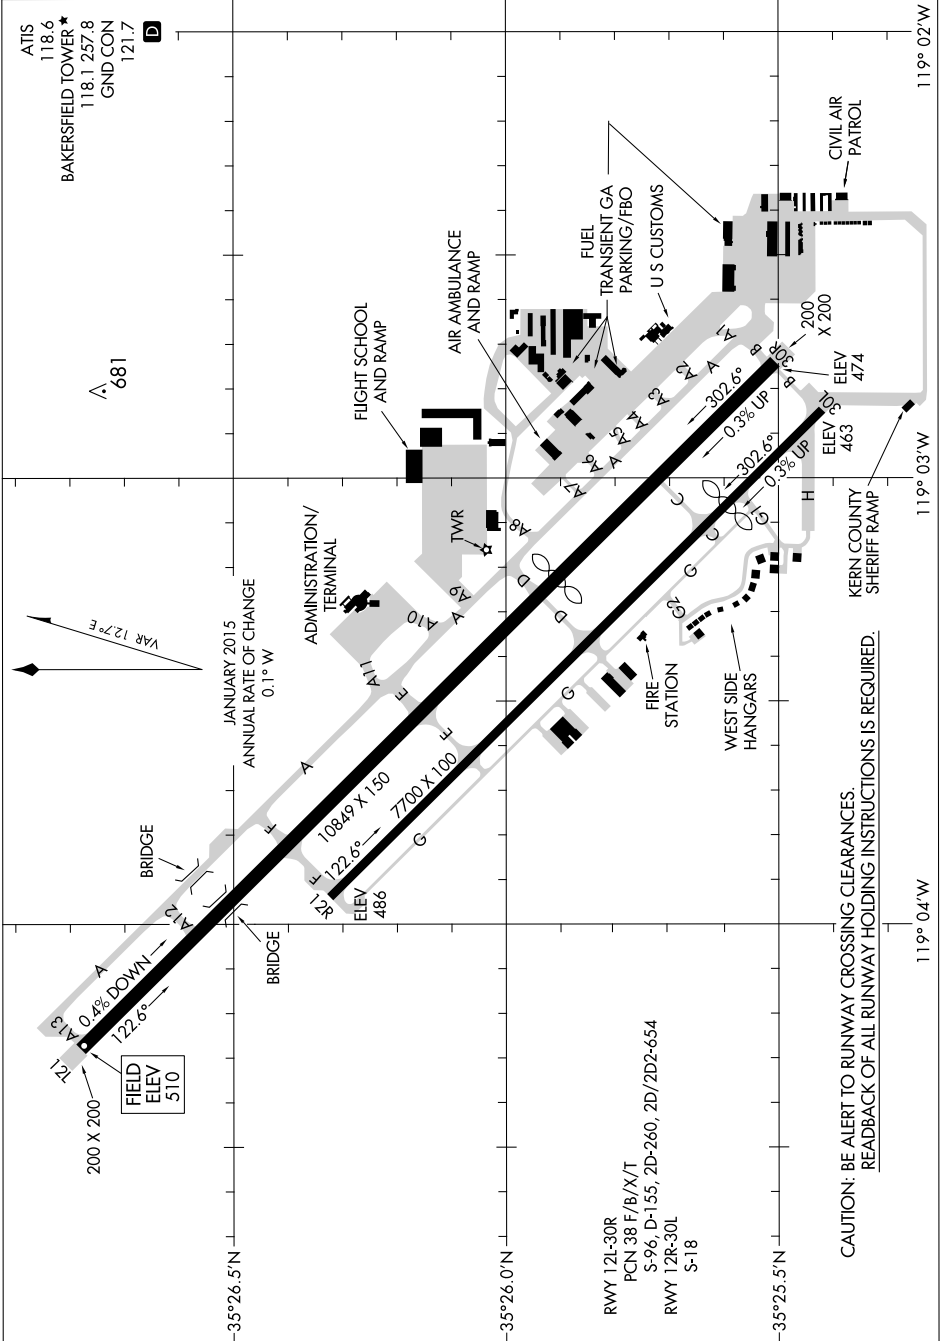

AIRPORT DIAGRAM

AL-36 (FAA)

MEADOWS FIELD (BFL)
BAKERSFIELD, CALIFORNIA

SW-3, 10 OCT 2019 to 07 NOV 2019

SW-3, 10 OCT 2019 to 07 NOV 2019

AIRPORT DIAGRAM

BAKERSFIELD, CALIFORNIA
MEADOWS FIELD (BFL)

CAUTION: BE ALERT TO RUNWAY CROSSING CLEARANCES.
READBACK OF ALL RUNWAY HOLDING INSTRUCTIONS IS REQUIRED.