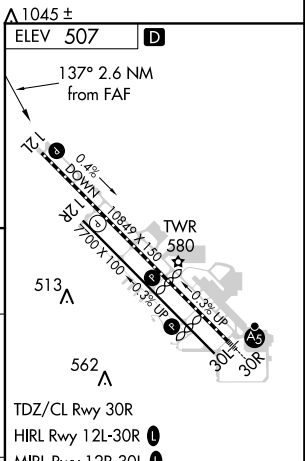

VORTAC EHF <b>115.4</b> Chan <b>101</b>	APP CRS <b>137°</b>	Rwy Idg TDZE Apt Elev	<b>N/A</b> <b>N/A</b> <b>507</b>
---	------------------------	-----------------------------	--

**VOR-A**  
MEADOWS FIELD (BFL)

⚠ Circling not authorized northeast of Rwy 12L-30R. MISSED APPROACH: Climb to 1500 then climbing right turn to 3000 direct EHF VORTAC and hold, continue climb-in-hold to 3000.

ATIS <b>118.6</b>	BAKERSFIELD APP CON* <b>118.8 284.625</b> (SOUTH) <b>118.9 270.3</b> (NORTH)	BAKERSFIELD TOWER* <b>118.1</b> (CTAF) <b>0 257.8</b>	GND CON <b>121.7</b>	UNICOM <b>122.95</b>
----------------------	---	--	-------------------------	-------------------------

CATEGORY	A	B	C	D	FAF to MAP 2.6 NM					
CIRCLING	1000-1	493 (500-1)	1000-1½ 493 (500-1½)	1060-2 553 (600-2)	Knots	60	90	120	150	180
					Min:Sec	2:36	1:44	1:18	1:02	0:52

SW-3, 10 OCT 2019 to 07 NOV 2019