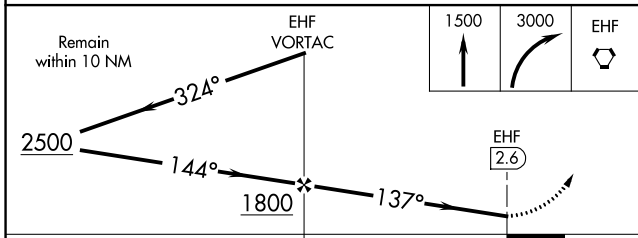

VORTAC EHF <b>115.4</b> Chan <b>101</b>	APP CRS <b>137°</b>	Rwy Idg TDZE Apt Elev	<b>N/A</b> <b>N/A</b> <b>507</b>
---	------------------------	-----------------------------	--

**VOR-A**  
MEADOWS FIELD (BFL)

⚠ Circling not authorized northeast of Rwy 12L-30R. MISSED APPROACH: Climb to 1500 then climbing right turn to 3000 direct EHF VORTAC and hold, continue climb-in-hold to 3000.

ATIS <b>118.6</b>	BAKERSFIELD APP CON* <b>118.8 284.625</b> (SOUTH) <b>118.9 270.3</b> (NORTH)	BAKERSFIELD TOWER* <b>118.1</b> (CTAF) <b>0 257.8</b>	GND CON <b>121.7</b>	UNICOM <b>122.95</b>
----------------------	---	--	-------------------------	-------------------------

CATEGORY	A	B	C	D	FAF to MAP 2.6 NM					
CIRCLING	1000-1	493 (500-1)	1000-1½ 493 (500-1½)	1060-2 553 (600-2)	Knots	60	90	120	150	180
					Min:Sec	2:36	1:44	1:18	1:02	0:52

SW-3, 10 OCT 2019 to 07 NOV 2019