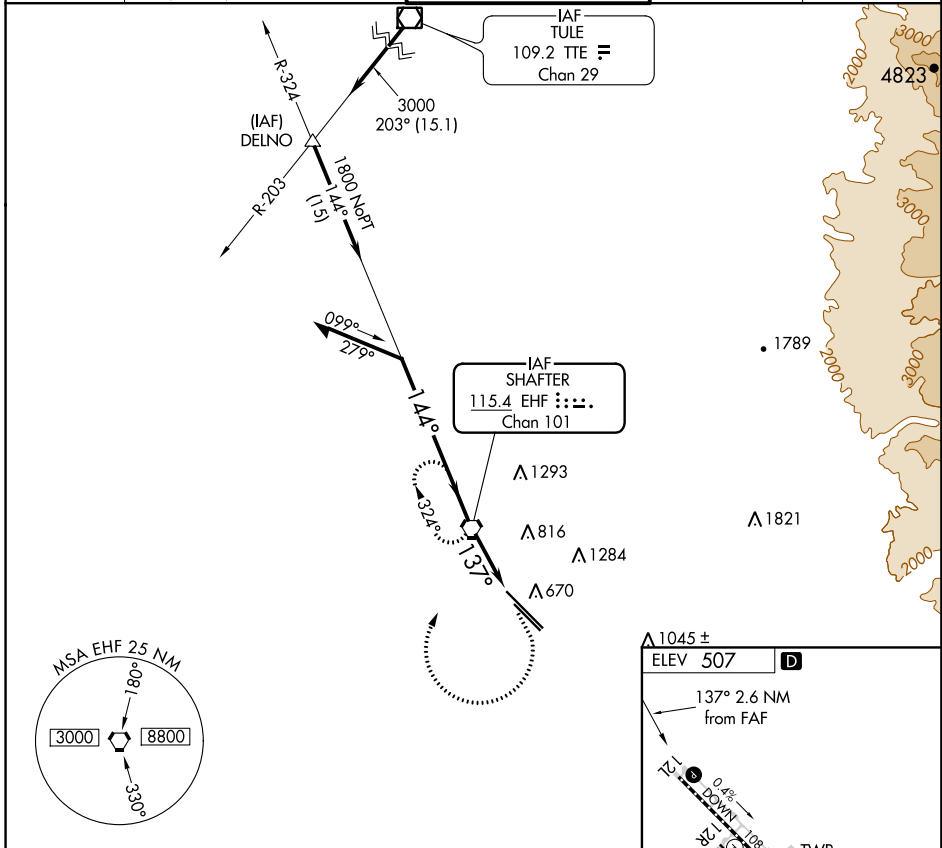

VORTAC EHF <b>115.4</b> Chan <b>101</b>	APP CRS <b>137°</b>	Rwy Idg TDZE Apt Elev	<b>N/A</b> <b>N/A</b> <b>507</b>
---	------------------------	-----------------------------	--

**VOR-A**  
MEADOWS FIELD (BFL)

⚠ Circling not authorized northeast of Rwy 12L-30R. MISSED APPROACH: Climb to 1500 then climbing right turn to 3000 direct EHF VORTAC and hold, continue climb-in-hold to 3000.

ATIS <b>118.6</b>	BAKERSFIELD APP CON* <b>118.8 284.625</b> (SOUTH) <b>118.9 270.3</b> (NORTH)	BAKERSFIELD TOWER* <b>118.1</b> (CTAF) <b>0 257.8</b>	GND CON <b>121.7</b>	UNICOM <b>122.95</b>
----------------------	---	--	-------------------------	-------------------------

CATEGORY	A	B	C	D	FAF to MAP 2.6 NM					
CIRCLING	1000-1	493 (500-1)	1000-1½ 493 (500-1½)	1060-2 553 (600-2)	Knots	60	90	120	150	180
					Min:Sec	2:36	1:44	1:18	1:02	0:52

SW-3, 10 OCT 2019 to 07 NOV 2019

SW-3, 10 OCT 2019 to 07 NOV 2019