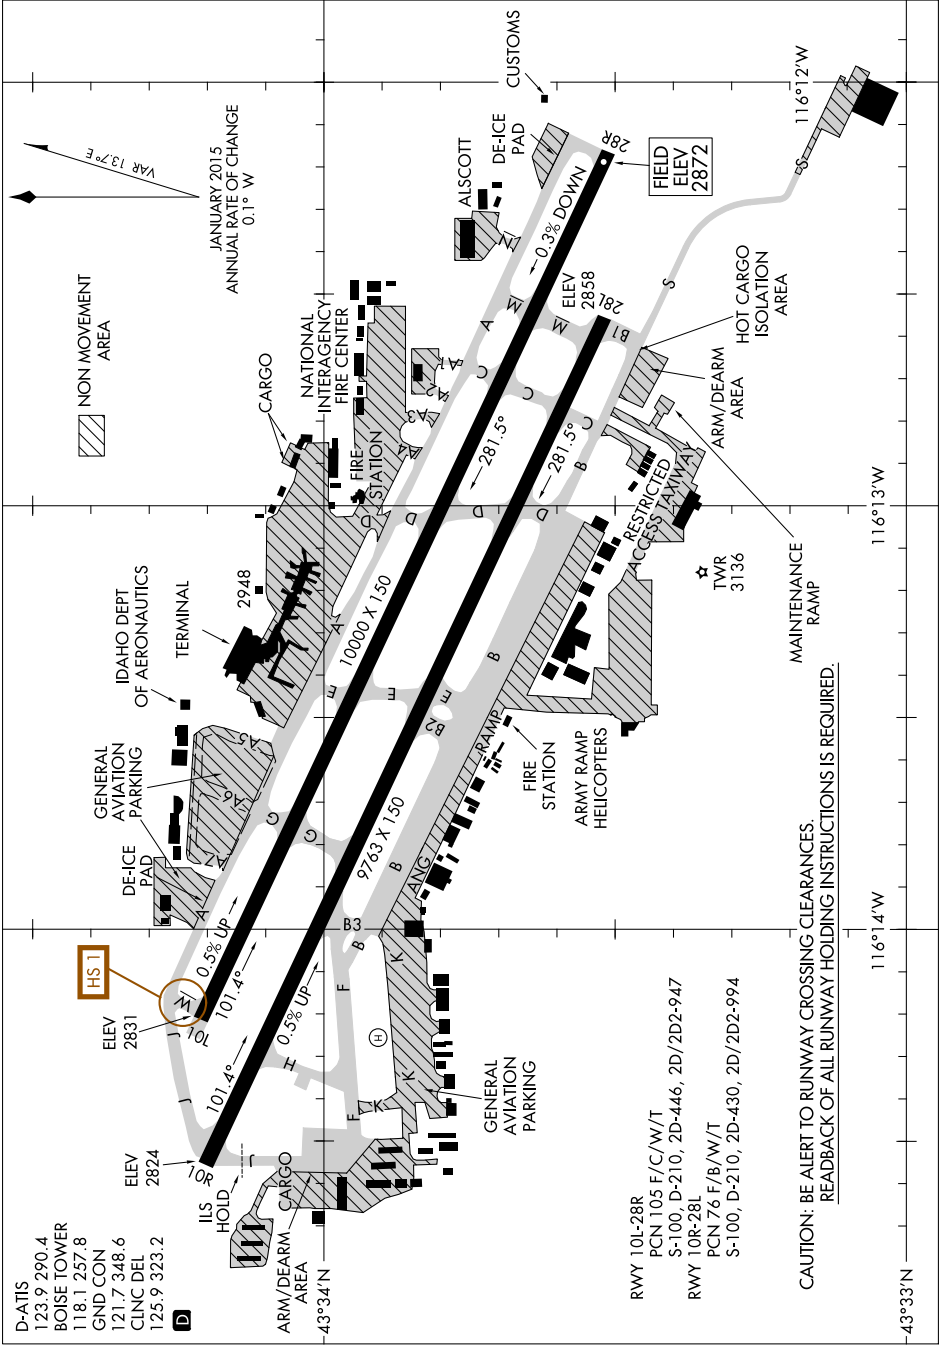

18144 **AIRPORT DIAGRAM** BOISE AIR TERMINAL/GOWEN FIELD (BOI) BOISE, IDAHO

AL-57 (FAA)

NW-1, 10 OCT 2019 to 07 NOV 2019

NW-1, 10 OCT 2019 to 07 NOV 2019

CAUTION: BE ALERT TO RUNWAY CROSSING CLEARANCES. READBACK OF ALL RUNWAY HOLDING INSTRUCTIONS IS REQUIRED.