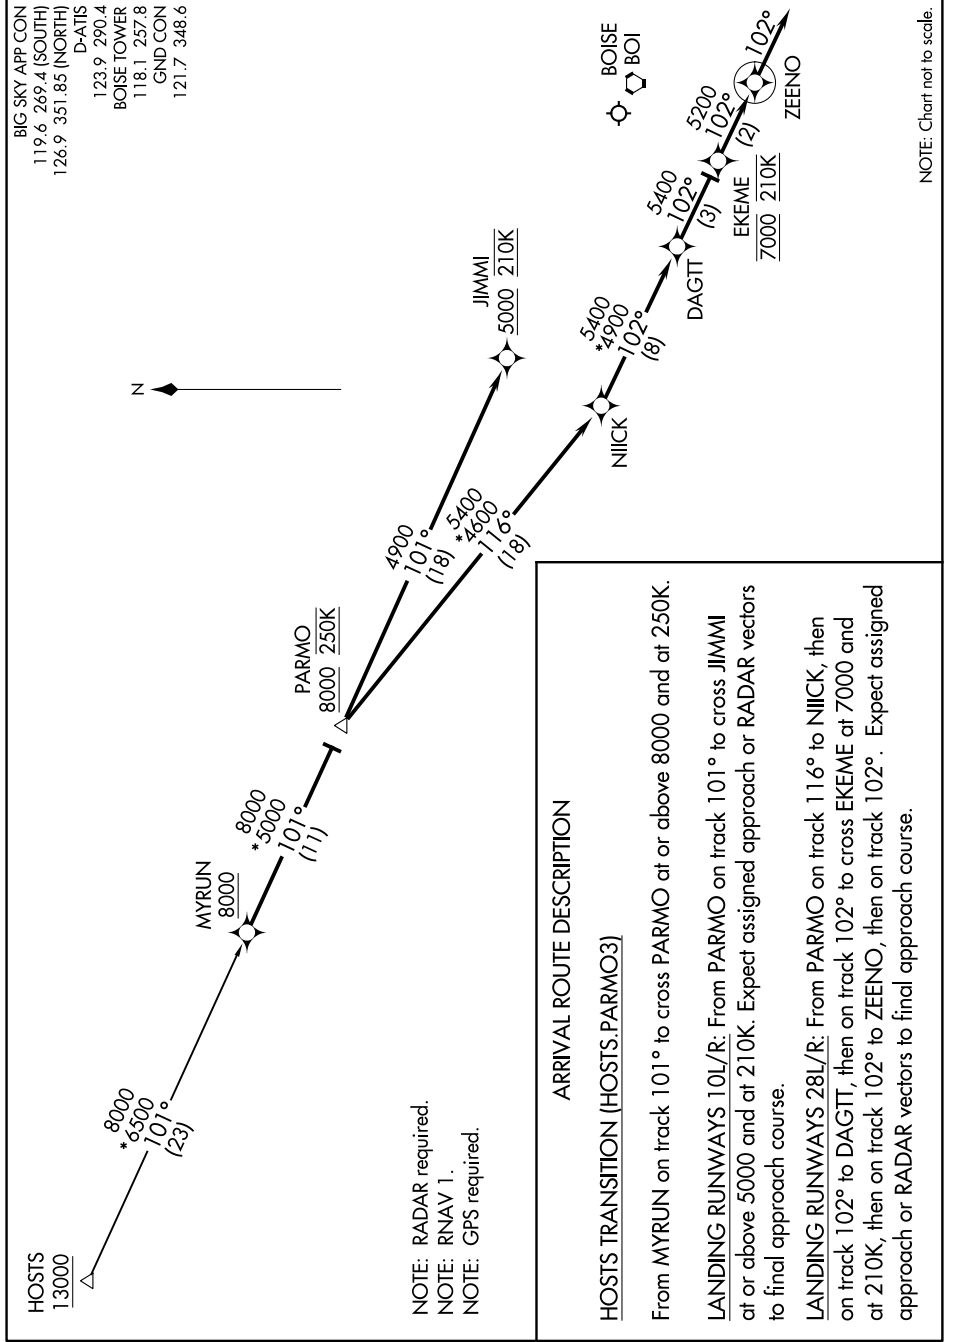

61.0Z AON Z 01 61.0Z T.00 10 1'-MN

NOTE: Chart not to scale.

NW-1, 10 OCT 2019 to 07 NOV 2019

BIG SKY APP CON  
119.6 269.4 (SOUTH)  
126.9 351.85 (NORTH)  
D-ATIS  
123.9 290.4  
BOISE TOWER  
118.1 257.8  
GND CON  
121.7 348.6