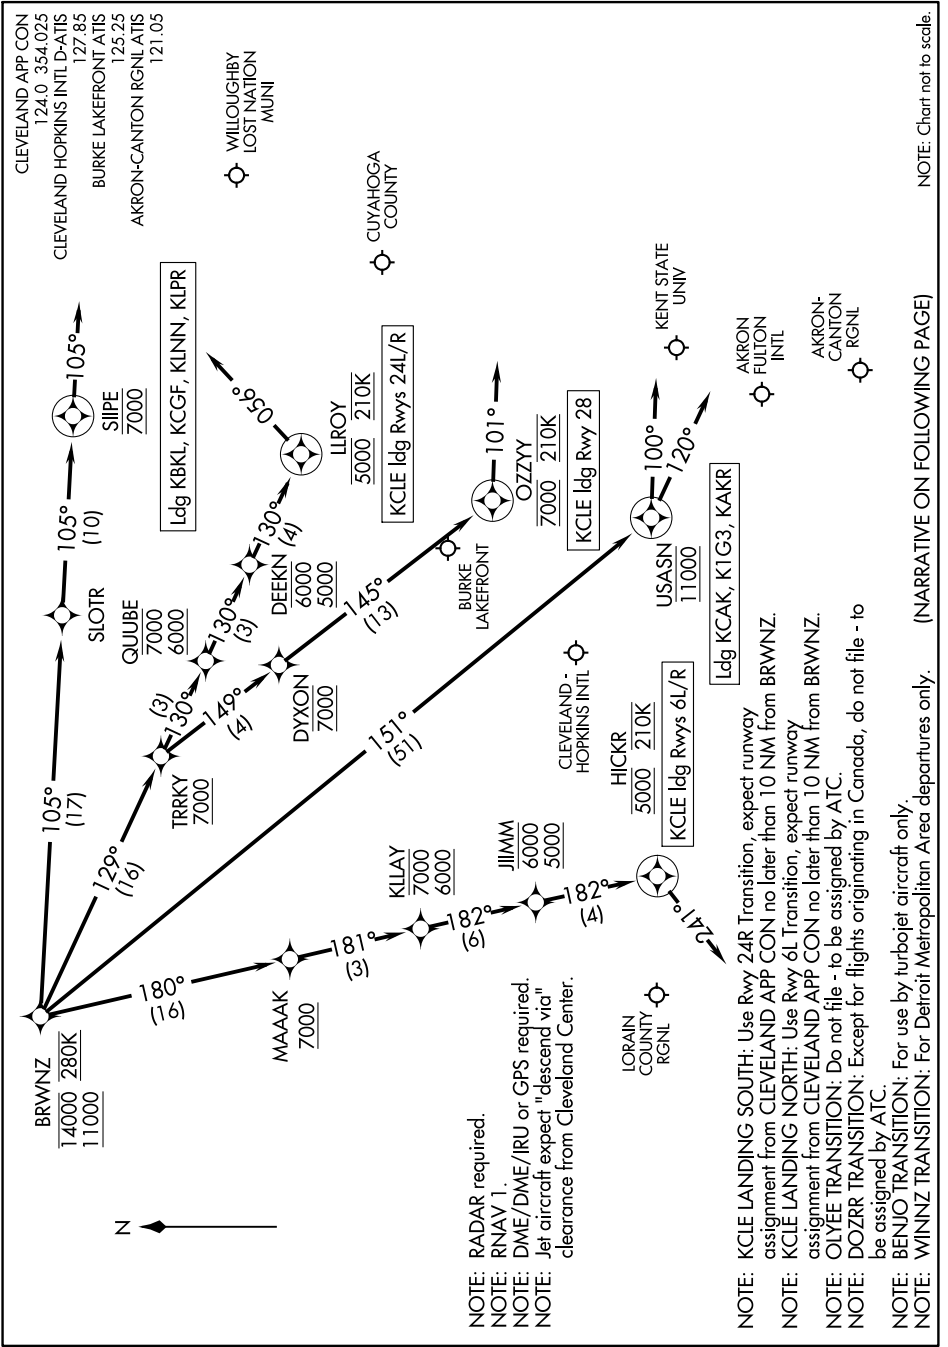

# BRWNZ TWO ARRIVAL (RNAV) Arrival Routes

CLEVELAND, OHIO

EC-2: 10 OCT 2019 to 07 NOV 2019