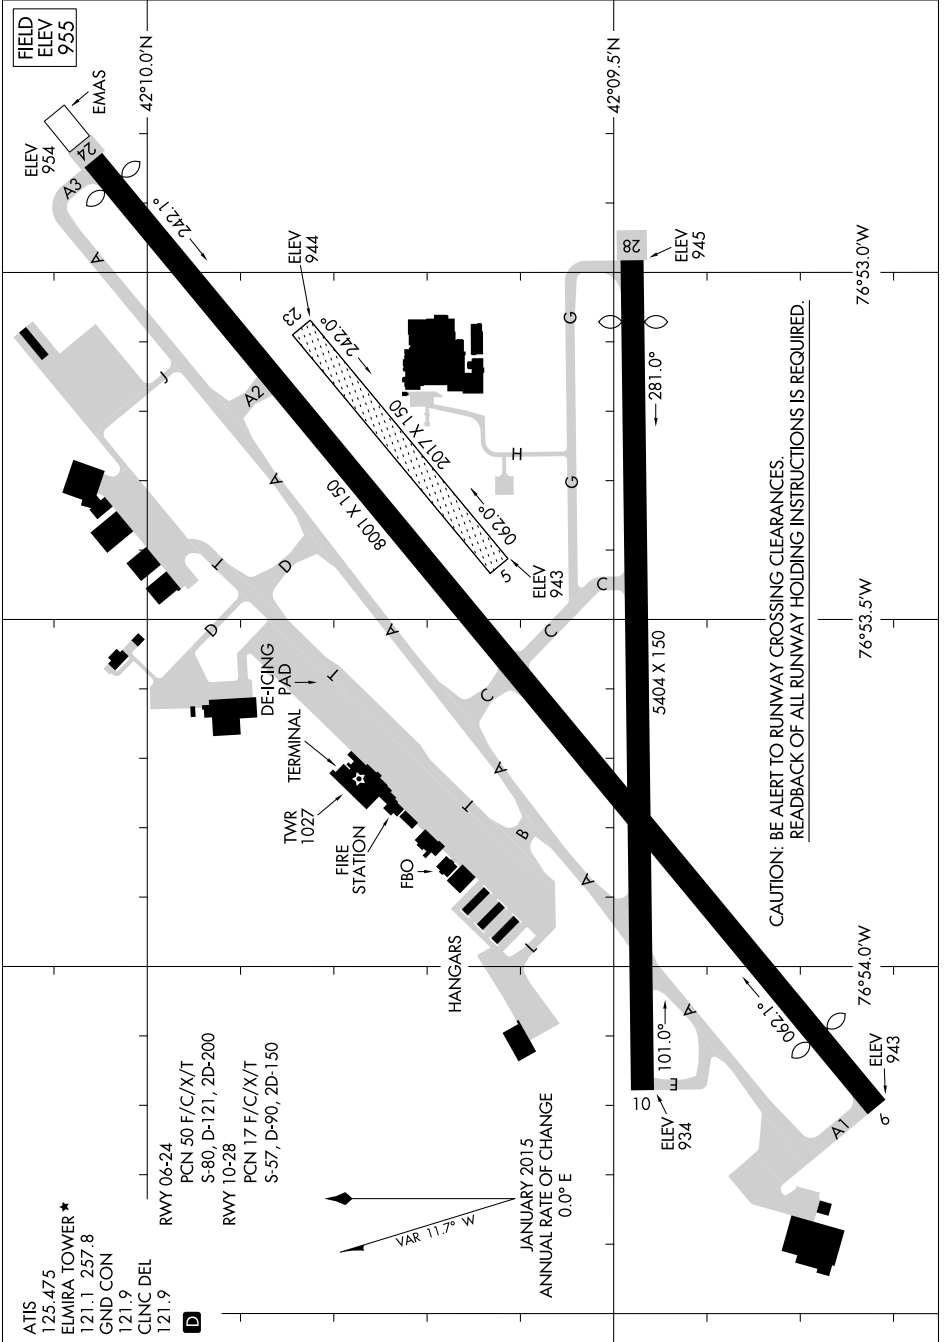

AIRPORT DIAGRAM

AL-131 (FAA)

ELMIRA/CORNING RGNL (ELM)
ELMIRA/CORNING, NEW YORK

NE-2, 10 OCT 2019 to 07 NOV 2019

CAUTION: BE ALERT TO RUNWAY CROSSING CLEARANCES.
READBACK OF ALL RUNWAY HOLDING INSTRUCTIONS IS REQUIRED.

NE-2, 10 OCT 2019 to 07 NOV 2019

AIRPORT DIAGRAM

ELMIRA/CORNING, NEW YORK
ELMIRA/CORNING RGNL (ELM)