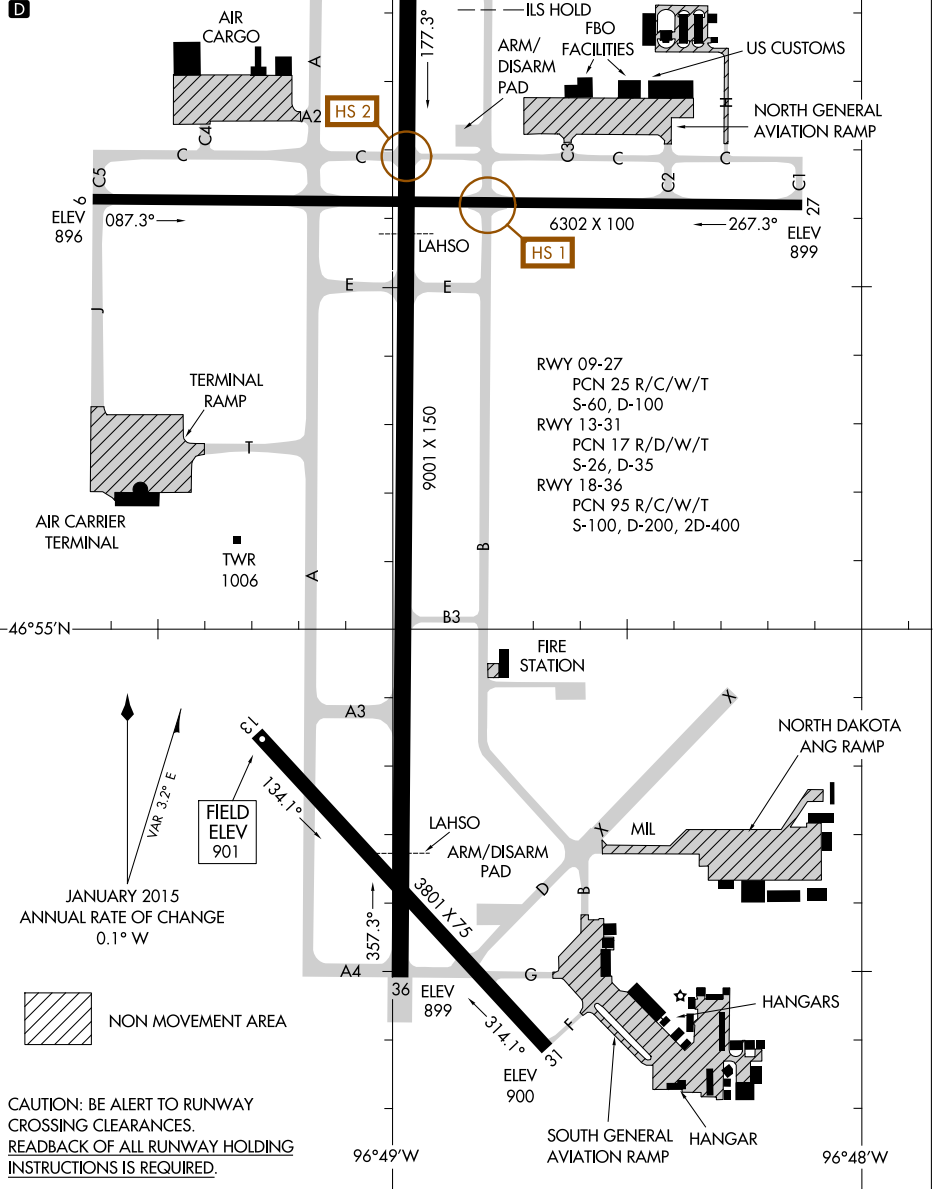

AL-144 (FAA)

ATIS  
124.5 379.2  
FARGO TOWER  
133.8 290.4  
GND CON  
121.9 348.6  
CLNC DEL  
121.9 348.6

NC-1, 10 OCT 2019 to 07 NOV 2019

NC-1, 10 OCT 2019 to 07 NOV 2019