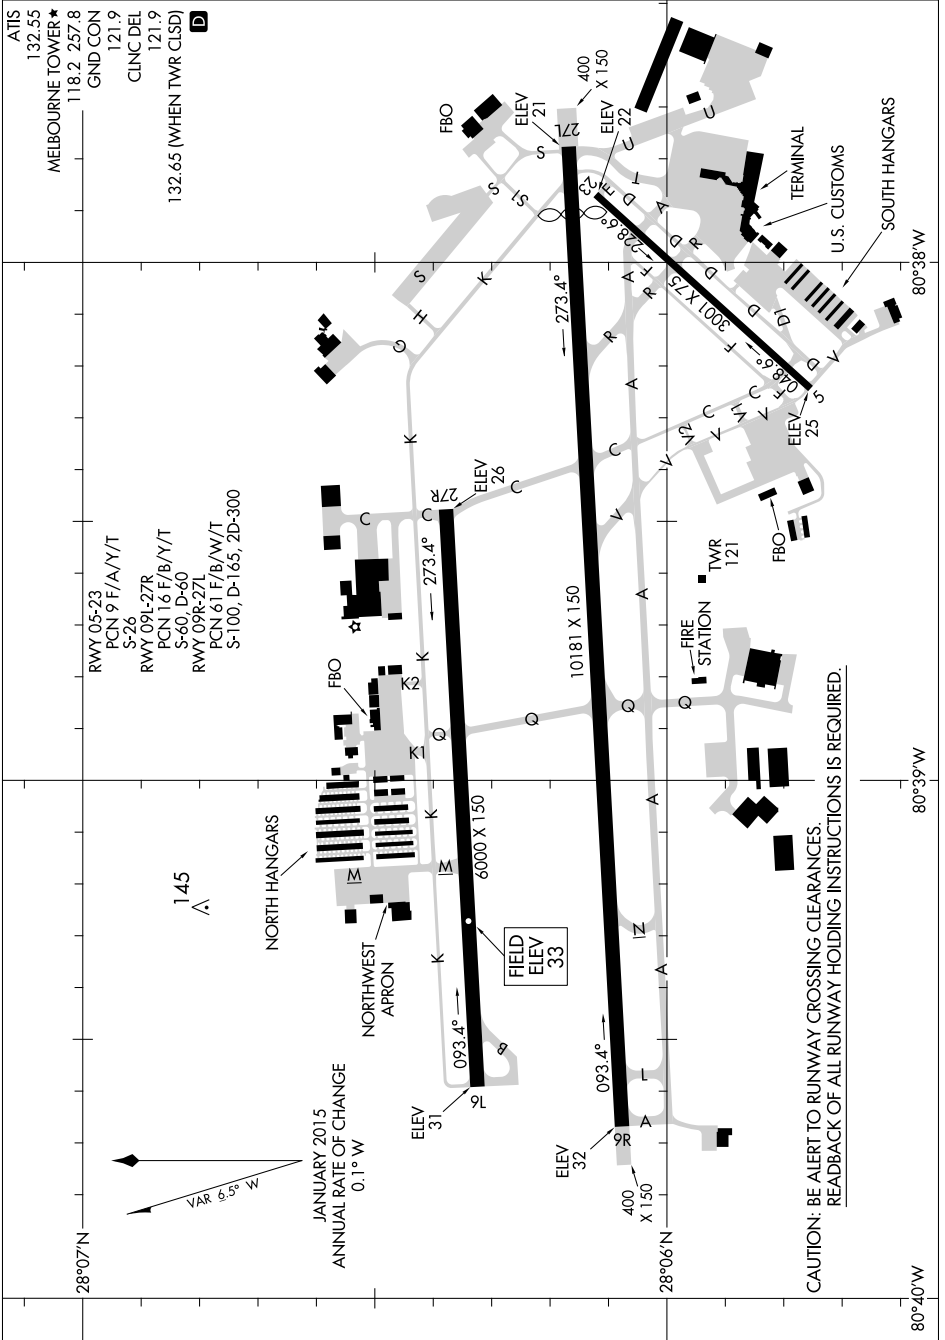

AIRPORT DIAGRAM

AL-252 (FAA)

MELBOURNE INTL (MLB)
MELBOURNE, FLORIDA

SE-3, 10 OCT 2019 to 07 NOV 2019

SE-3, 10 OCT 2019 to 07 NOV 2019

AIRPORT DIAGRAM

MELBOURNE, FLORIDA
MELBOURNE INTL (MLB)

CAUTION: BE ALERT TO RUNWAY CROSSING CLEARANCES.
REARBACK OF ALL RUNWAY HOLDING INSTRUCTIONS IS REQUIRED.