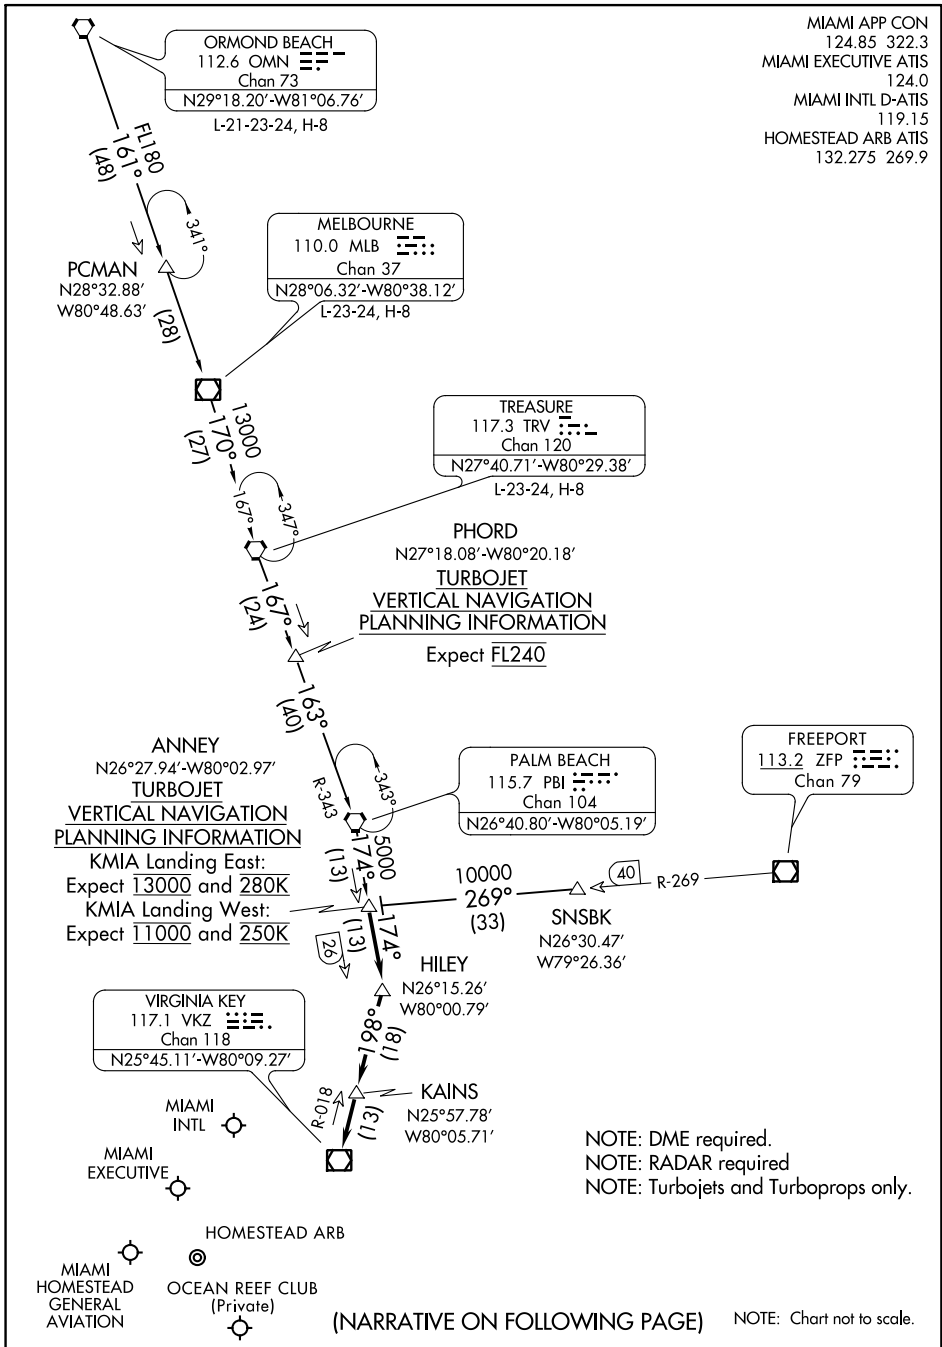

# ANNEY FOUR ARRIVAL

MIAMI, FLORIDA

MIAMI APP CON  
124.85 322.3  
MIAMI EXECUTIVE ATIS  
124.0  
MIAMI INTL D-ATIS  
119.15  
HOMESTEAD ARB ATIS  
132.275 269.9

SE-3, 10 OCT 2019 to 07 NOV 2019

SE-3, 10 OCT 2019 to 07 NOV 2019

# ANNEY FOUR ARRIVAL

(ANNEY.ANNEY4) 07DEC17

MIAMI, FLORIDA