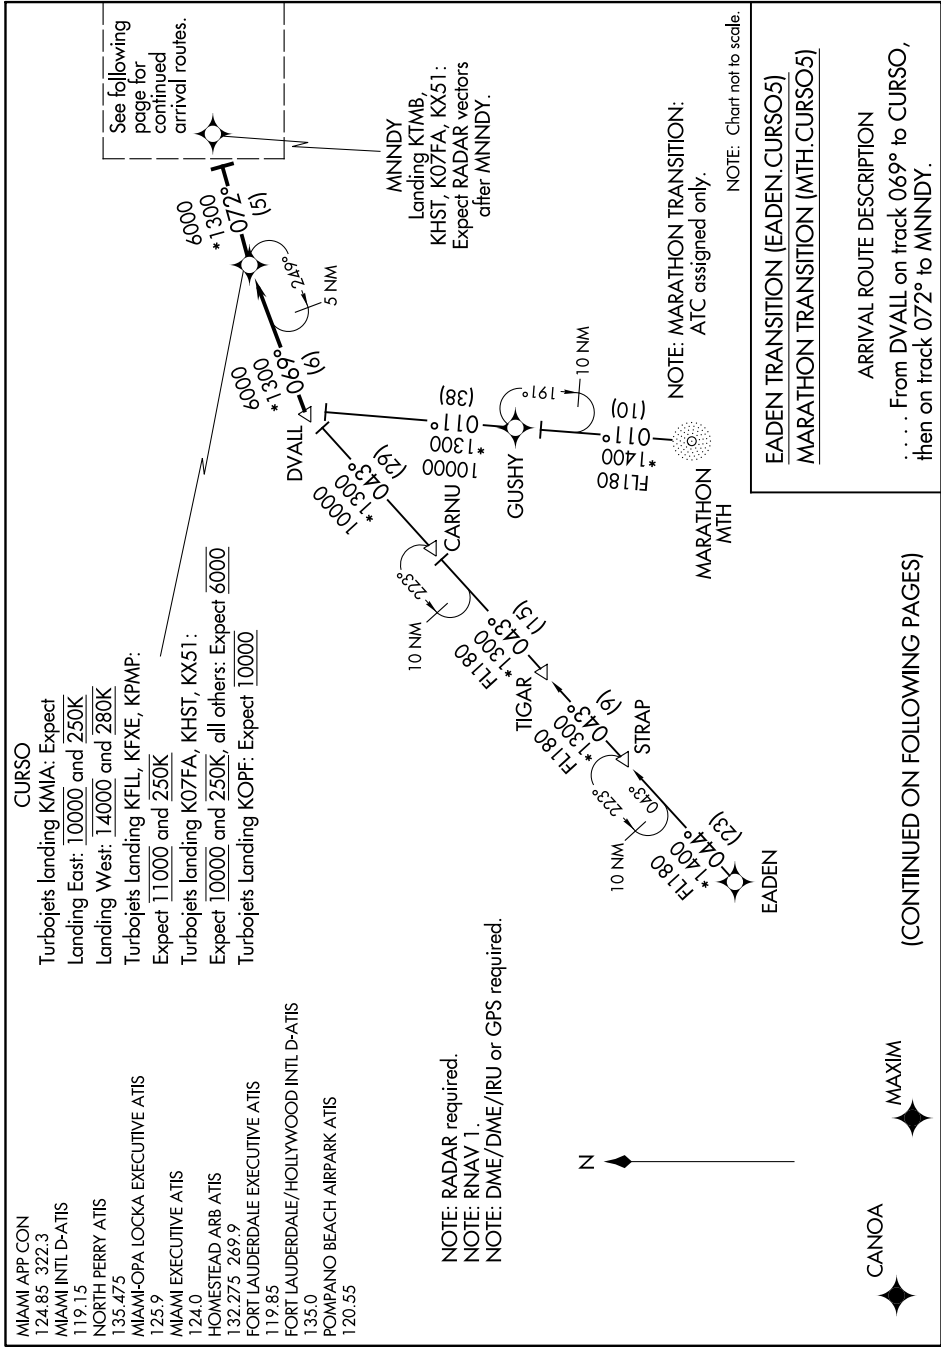

CURSO FIVE ARRIVAL (RNAV) Transition Routes

SE-3, 10 OCT 2019 to 07 NOV 2019

EADEN TRANSITION (EADEN.CURSO5)
MARATHON TRANSITION (MTH.CURSO5)

ARRIVAL ROUTE DESCRIPTION
 From DVALL on track 069° to CURSO,
 then on track 072° to MNNDY.

(CONTINUED ON FOLLOWING PAGES)

SE-3, 10 OCT 2019 to 07 NOV 2019