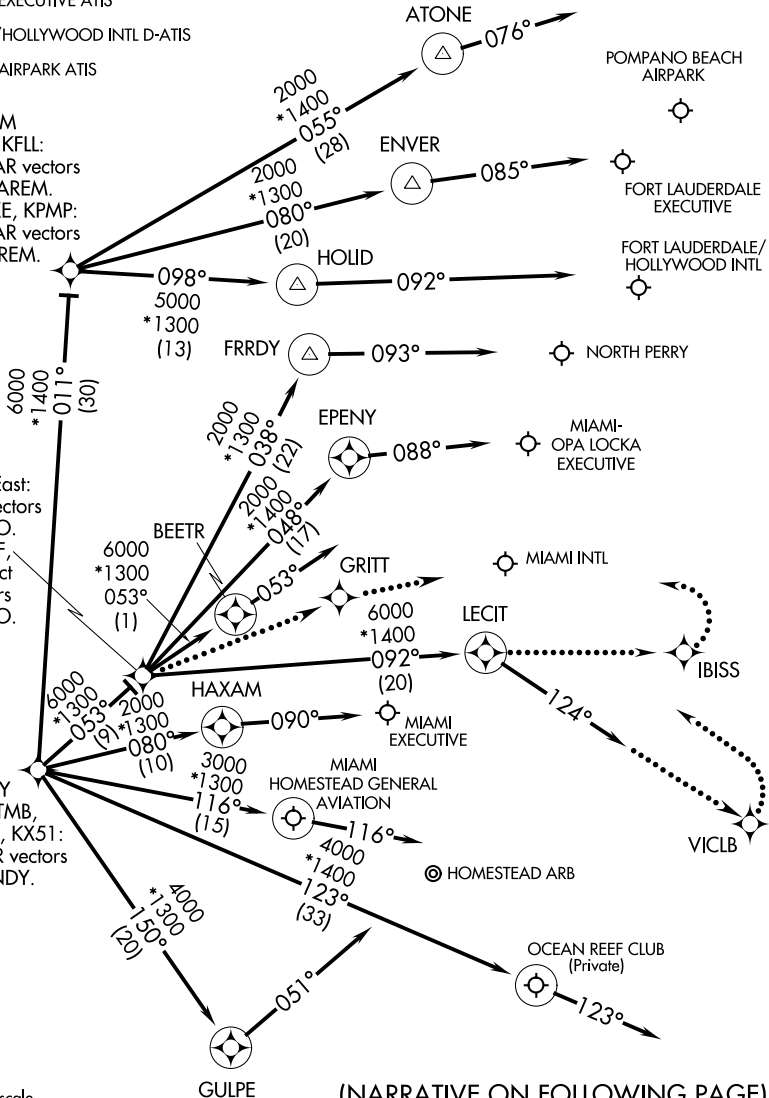

CURSO FIVE ARRIVAL (RNAV) Arrival Routes

MIAMI APP CON
124.85 322.3
MIAMI INTL D-ATIS
119.15
NORTH PERRY ATIS
135.475
MIAMI-OPA LOCKA EXECUTIVE ATIS
125.9
MIAMI EXECUTIVE ATIS
124.0
HOMESTEAD ARB ATIS
132.275 269.9
FORT LAUDERDALE EXECUTIVE ATIS
119.85
FORT LAUDERDALE/HOLLYWOOD INTL D-ATIS
135.0
POMPANO BEACH AIRPARK ATIS
120.55

NOTE: RADAR required.
NOTE: RNAV 1.
NOTE: DME/DME/IRU or GPS required.

JAREM
Landing KFL:
Expect RADAR vectors
prior to JAREM.
Landing KFYE, KPMP:
Expect RADAR vectors
after JAREM.

JODPO
KMIA Landing East:
Expect RADAR vectors
prior to JODPO.
Landing KOPF,
KHWO: Expect
RADAR vectors
prior to JODPO.

MNNDY
Landing KTMB,
KHST, K07FA, KX51:
Expect RADAR vectors
after MNNDY.

NOTE: Chart not to scale.

(NARRATIVE ON FOLLOWING PAGE)

SE-3, 10 OCT 2019 to 07 NOV 2019

SE-3, 10 OCT 2019 to 07 NOV 2019