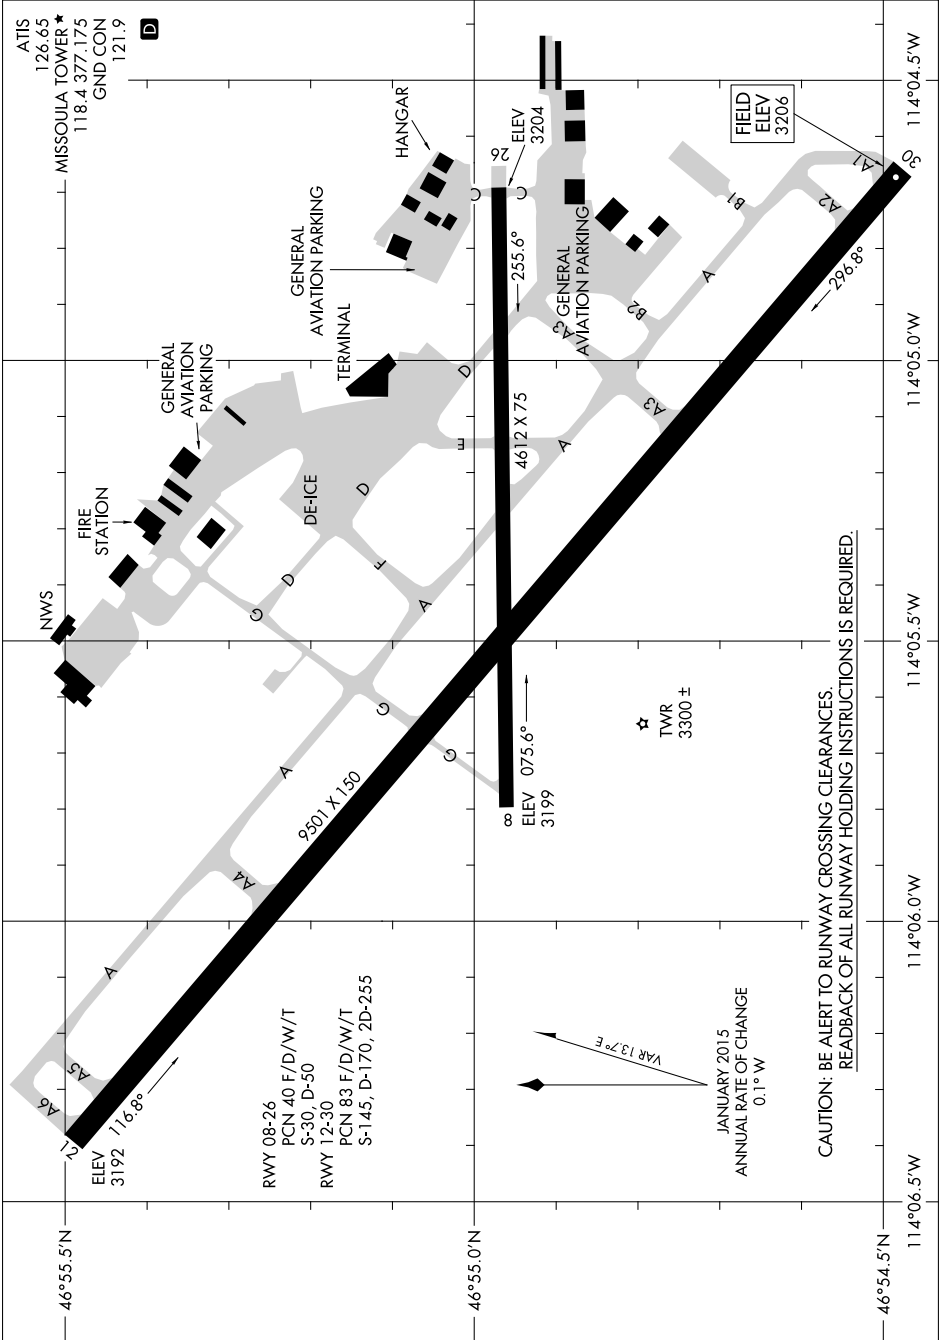

AIRPORT DIAGRAM

MISSOULA INTL (MSO)
MISSOULA, MONTANA

AL-266 (FAA)

NW-1, 10 OCT 2019 to 07 NOV 2019

AIRPORT DIAGRAM

MISSOULA, MONTANA
MISSOULA INTL (MSO)