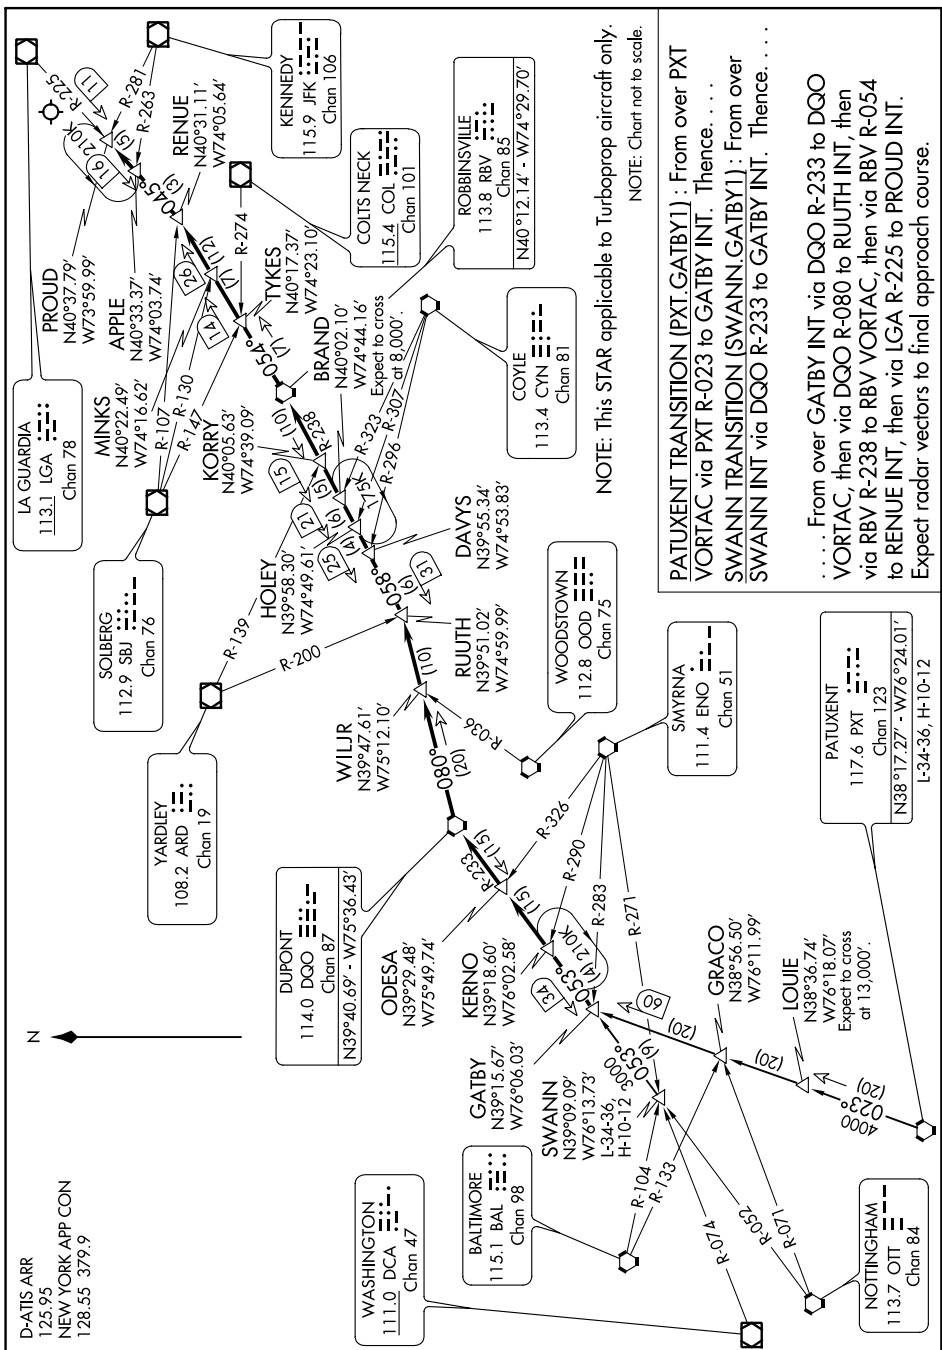

GATBY ONE ARRIVAL

NE-2, 10 OCT 2019 to 07 NOV 2019

NE-2, 10 OCT 2019 to 07 NOV 2019

GATBY ONE ARRIVAL