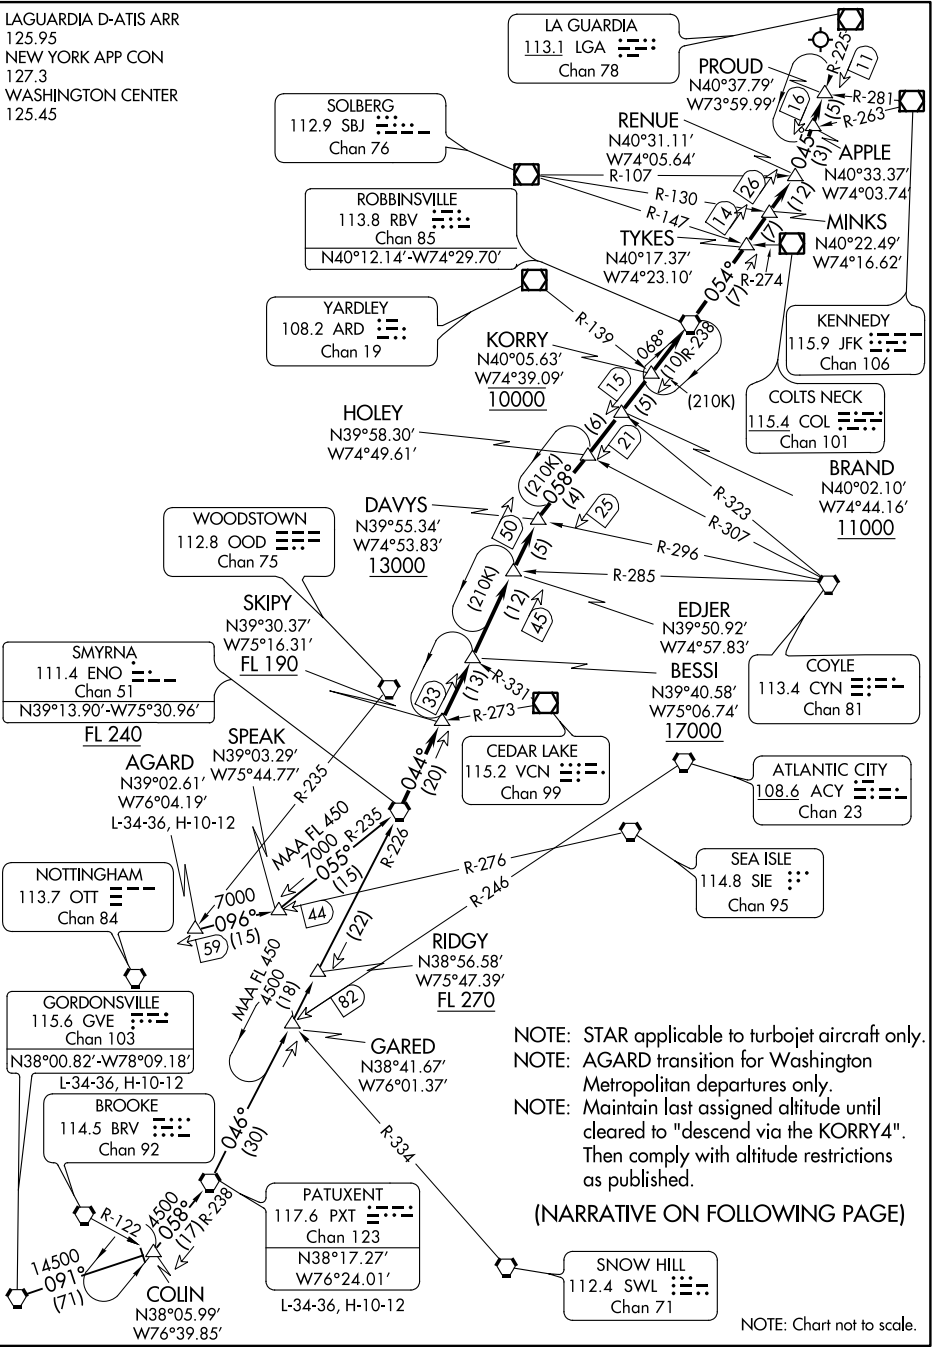

# KORRY FOUR ARRIVAL

LAGUARDIA D-ATIS ARR  
125.95  
NEW YORK APP CON  
127.3  
WASHINGTON CENTER  
125.45

NE-2, 10 OCT 2019 to 07 NOV 2019

NE-2, 10 OCT 2019 to 07 NOV 2019

NOTE: STAR applicable to turbojet aircraft only.  
 NOTE: AGARD transition for Washington Metropolitan departures only.  
 NOTE: Maintain last assigned altitude until cleared to "descend via the KORRY4". Then comply with altitude restrictions as published.

(NARRATIVE ON FOLLOWING PAGE)

NOTE: Chart not to scale.

# KORRY FOUR ARRIVAL (ENO.KORRY4) 12OCT17