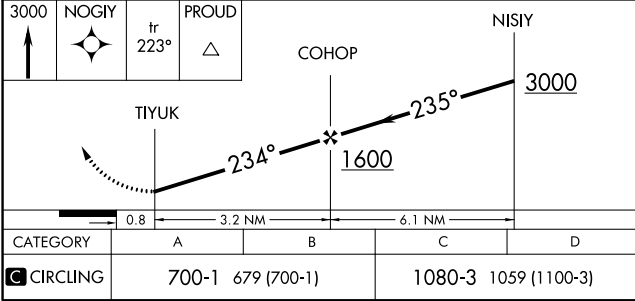

APP CRS	Rwy Idg	N/A
<b>234°</b>	TDZE	N/A
	Apt Elev	<b>21</b>

## LAGUARDIA (LGA)

RNP APCH.		MISSED APPROACH: Climb to 3000 direct NOGIY and on 223° track to PROUD and hold.									
D-ATIS ARR	<b>125.95</b>	NEW YORK APP CON	<b>120.8 263.0</b>	LAGUARDIA TOWER	<b>118.7 263.0</b>	GND CON	<b>121.7 263.0</b>	CLNC DEL	<b>135.2</b>	CPDLC	
D-ATIS DEP	<b>127.05</b>										