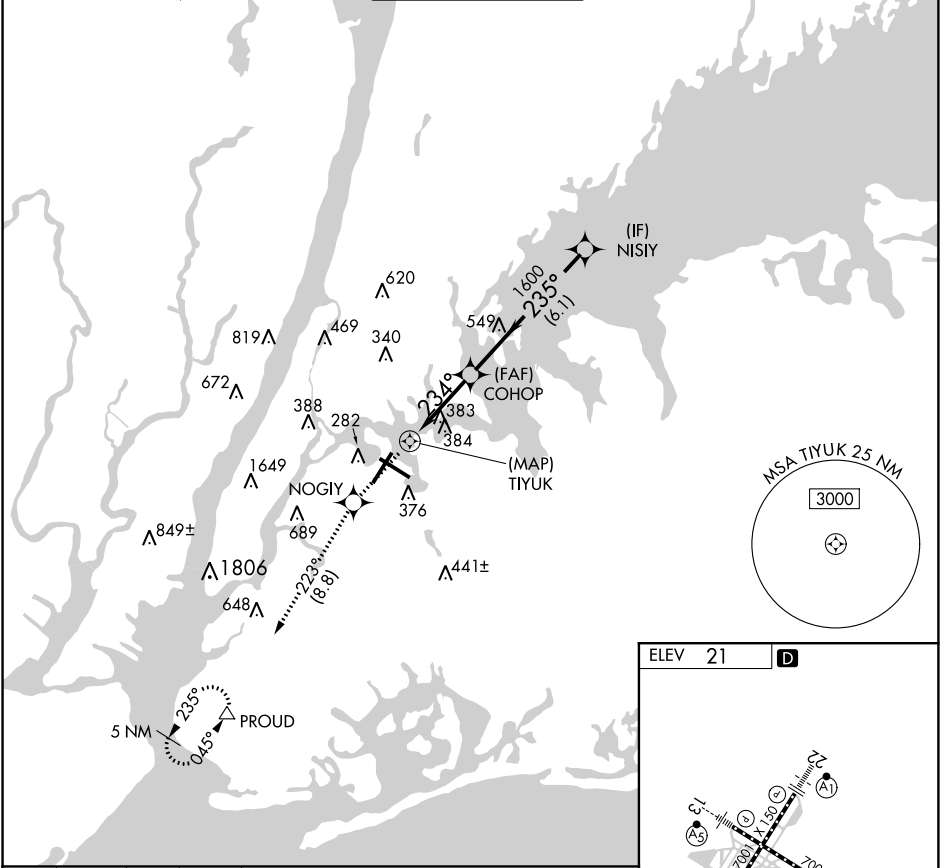

APP CRS	Rwy Idg	N/A
<b>234°</b>	TDZE	N/A
	Apt Elev	<b>21</b>

# RNAV (GPS)-B

## LAGUARDIA (LGA)

RNP APCH.		MISSED APPROACH: Climb to 3000 direct NOGIY and on 223° track to PROUD and hold.									
D-ATIS ARR	<b>125.95</b>	NEW YORK APP CON	<b>120.8 263.0</b>	LAGUARDIA TOWER	<b>118.7 263.0</b>	GND CON	<b>121.7 263.0</b>	CLNC DEL	<b>135.2</b>	CPDLC	
D-ATIS DEP	<b>127.05</b>										

NE-2, 10 OCT 2019 to 07 NOV 2019

NE-2, 10 OCT 2019 to 07 NOV 2019