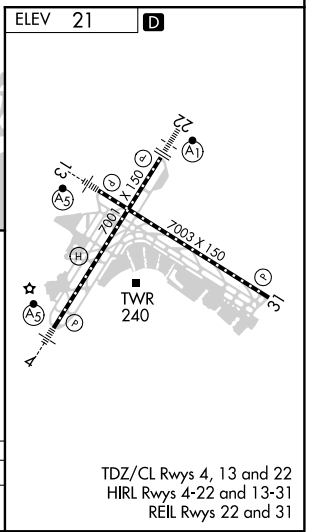

APP CRS	Rwy Idg	N/A
<b>234°</b>	TDZE	N/A
	Apt Elev	<b>21</b>

## LAGUARDIA (LGA)

RNP APCH.		MISSED APPROACH: Climb to 3000 direct NOGIY and on 223° track to PROUD and hold.									
D-ATIS ARR	<b>125.95</b>	NEW YORK APP CON	<b>120.8 263.0</b>	LAGUARDIA TOWER	<b>118.7 263.0</b>	GND CON	<b>121.7 263.0</b>	CLNC DEL	<b>135.2</b>	CPDLC	
D-ATIS DEP	<b>127.05</b>										