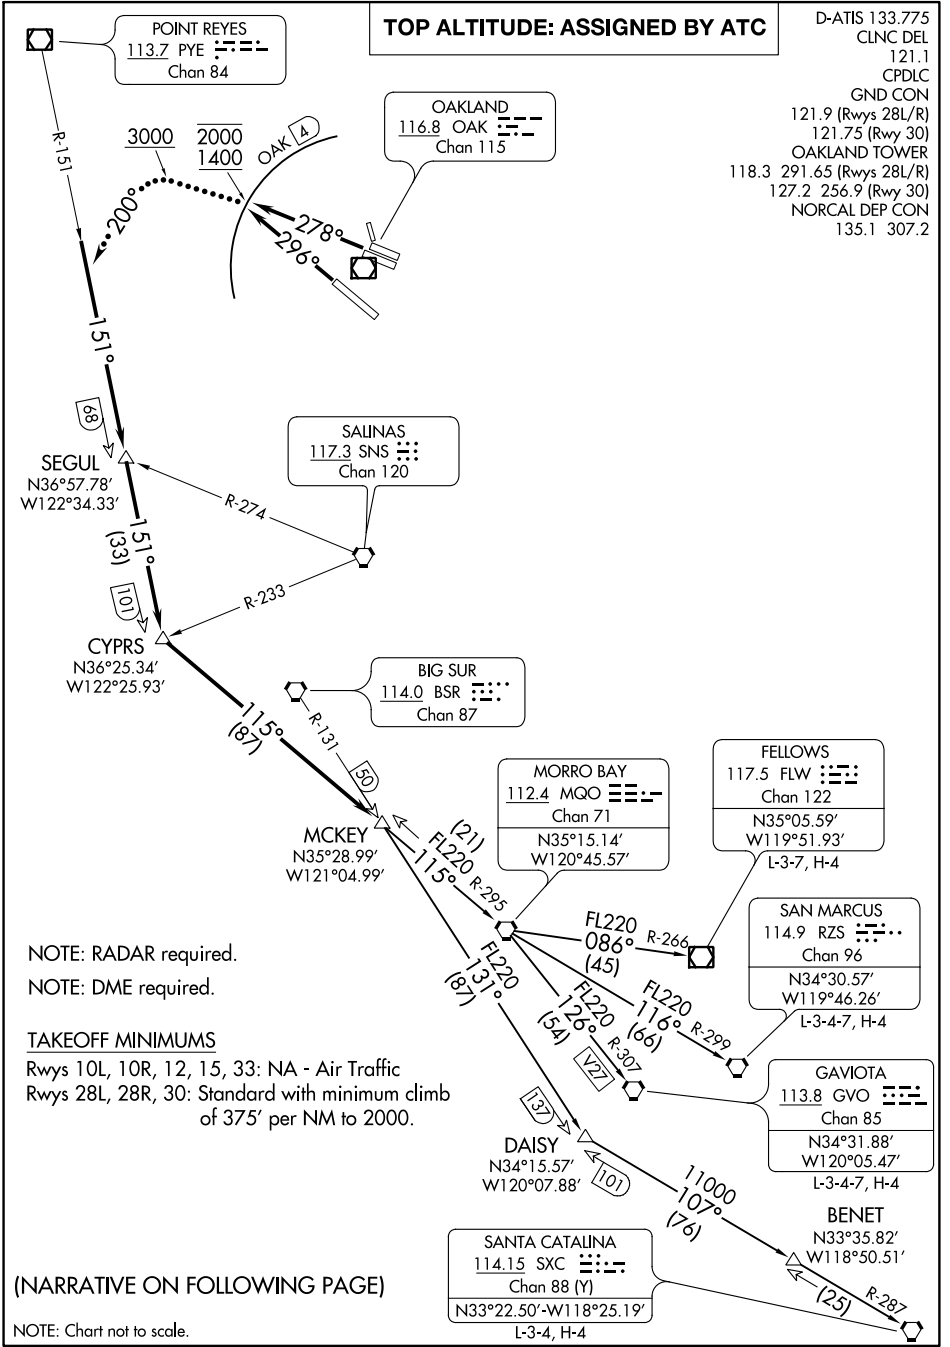

(COAST9.MCKEY) 19283
COAST NINE DEPARTURE

AL-294 (FAA)

METROPOLITAN OAKLAND INTL (OAK)
 OAKLAND, CALIFORNIA

SW-2, 10 OCT 2019 to 07 NOV 2019

SW-2, 10 OCT 2019 to 07 NOV 2019

NOTE: RADAR required.
 NOTE: DME required.

TAKEOFF MINIMUMS
 Rwy 10L, 10R, 12, 15, 33: NA - Air Traffic
 Rwy 28L, 28R, 30: Standard with minimum climb
 of 375' per NM to 2000.

(NARRATIVE ON FOLLOWING PAGE)

NOTE: Chart not to scale.

COAST NINE DEPARTURE
 (COAST9.MCKEY) 01FEB18