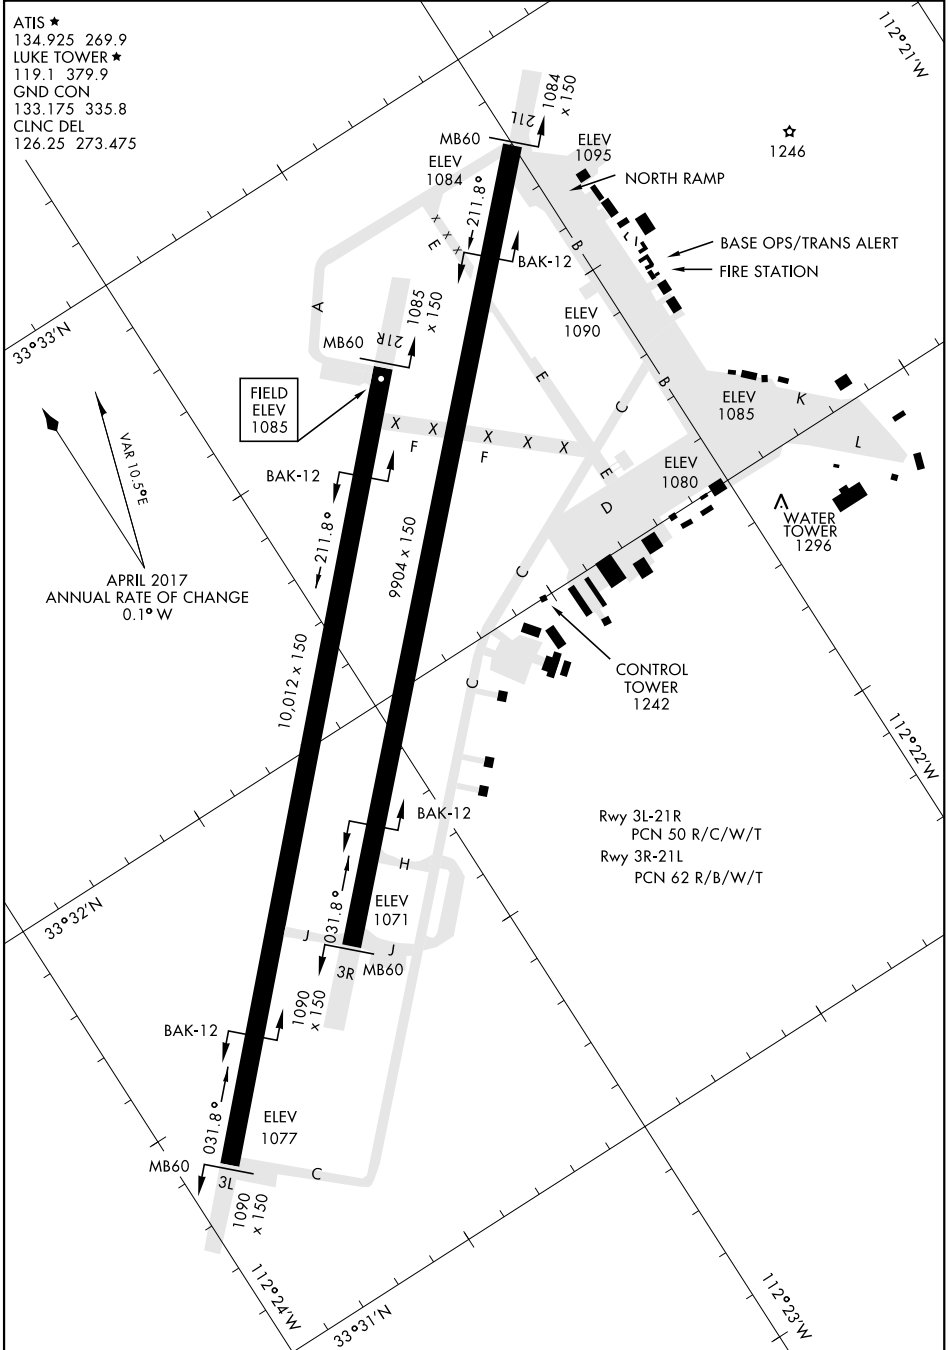

AIRPORT DIAGRAM

AFD-321 [USAF]

LUKE AFB (KLUF)

GLENDALE, ARIZONA

ATIS ★
 134.925 269.9
 LUKE TOWER ★
 119.1 379.9
 GND CON
 133.175 335.8
 CLNC DEL
 126.25 273.475

SW-4, 10 OCT 2019 to 07 NOV 2019

SW-4, 10 OCT 2019 to 07 NOV 2019

AIRPORT DIAGRAM

GLENDALE, ARIZONA

LUKE AFB (KLUF)