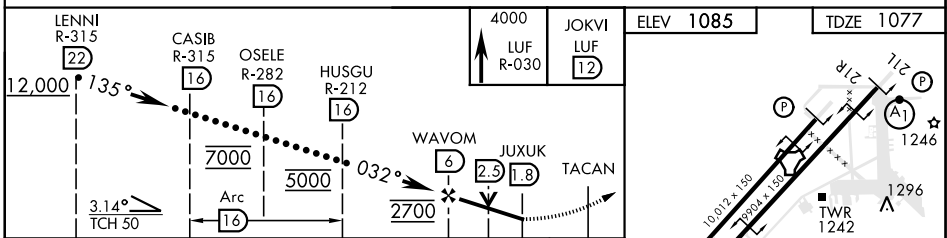

HI-TACAN RWY 3L

TACAN LUF Chan 77	APCH CRS 032°	Rwy ldg TDZE 1077 Arprt Elev 1085
-----------------------------	-------------------------	---

JAL-321 [USAF]

LUKE AFB (KLUF)

▽ MISSED APPROACH: Climbing to 4000, intercept LUF TACAN R-030 to 12 DME (JOKVI). Contact Luke APP CON.

SW-4, 10 OCT 2019 to 07 NOV 2019

SW-4, 10 OCT 2019 to 07 NOV 2019

EMERG SAFE ALT 100 NM 17,200

CATEGORY	C	D	E
S-3L	1520-1 $\frac{3}{8}$	443	(500-1 $\frac{3}{8}$)
CIRCLING	NOT AUTHORIZED		

GLENDALE, ARIZONA 33°32'N-112°23'W LUKE AFB (KLUF)