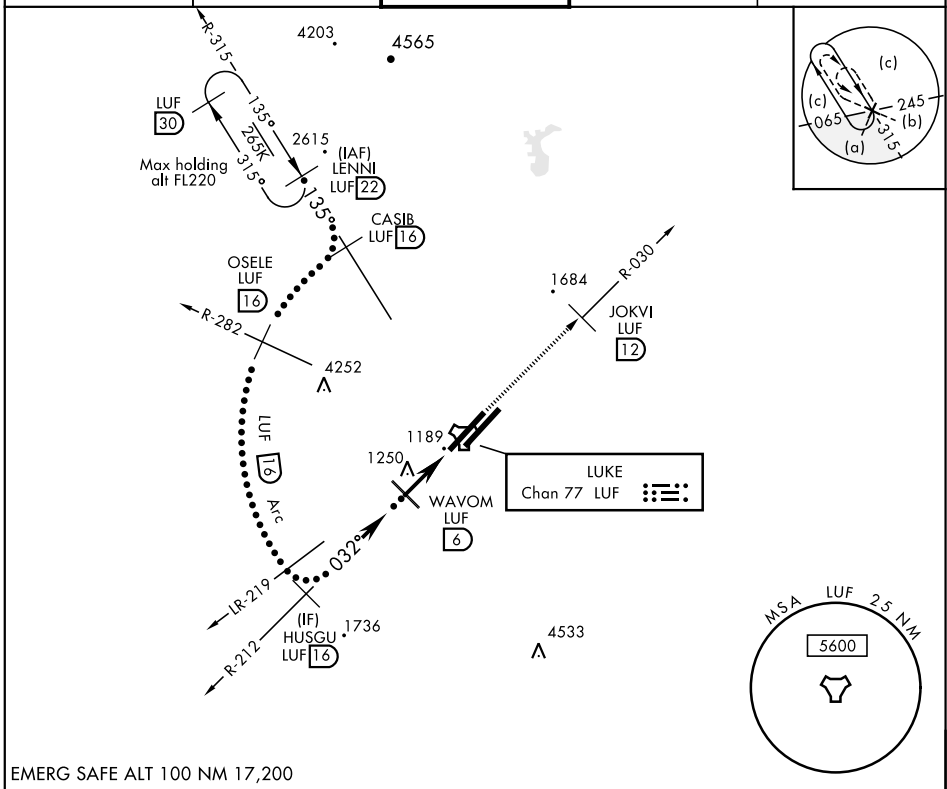

HI-TACAN RWY 3L

TACAN LUF Chan 77	APCH CRS 032°	Rwy ldg TDZE 1077 Arprt Elev 1085
-----------------------------	-------------------------	---

JAL-321 [USAF]

LUKE AFB (KLUF)

▽ MISSED APPROACH: Climbing to 4000, intercept LUF TACAN R-030 to 12 DME (JOKVI). Contact Luke APP CON.

SW-4, 10 OCT 2019 to 07 NOV 2019

SW-4, 10 OCT 2019 to 07 NOV 2019

EMERG SAFE ALT 100 NM 17,200

CATEGORY	C	D	E
S-3L	1520-1 $\frac{3}{8}$	443	(500-1 $\frac{3}{8}$)
CIRCLING	NOT AUTHORIZED		

GLENDALE, ARIZONA 33°32'N-112°23'W LUKE AFB (KLUF)

Amdt 4 13SEP18

HI-TACAN RWY 3L

032° 4.7NM from FAF
HIRL all Rwy