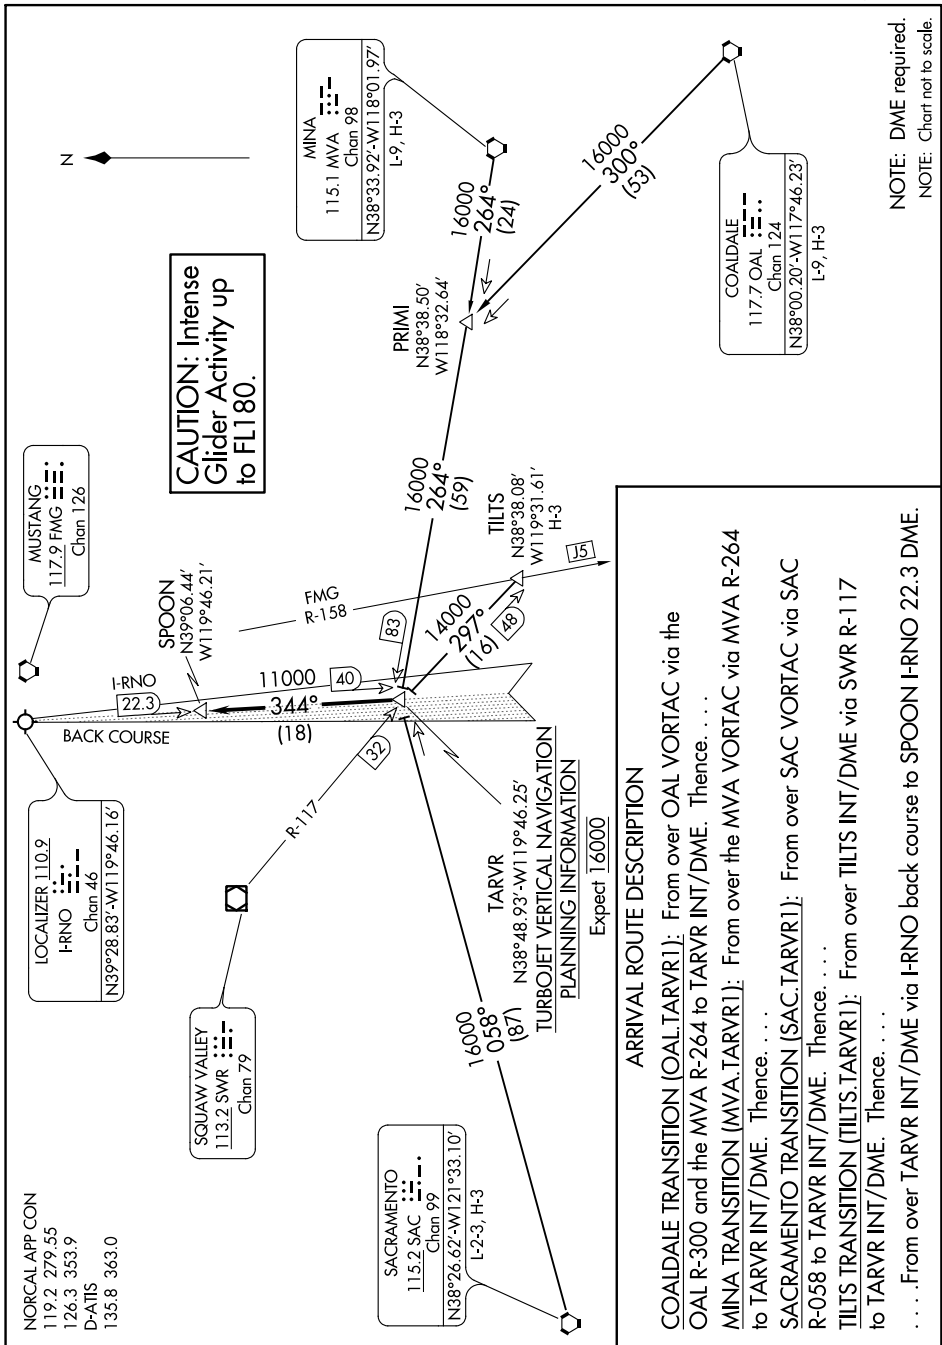

(TARVR.TARVR1) 17173
TARVR ONE ARRIVAL

AL-346 (FAA)

RENO/TAHOE INTL (RNO)
 RENO, NEVADA

SW-4, 10 OCT 2019 to 07 NOV 2019

NOTE: DME required.
 NOTE: Chart not to scale.

TARVR ONE ARRIVAL
 (TARVR.TARVR1) 23APR98

RENO, NEVADA
 RENO/TAHOE INTL (RNO)

SW-4, 10 OCT 2019 to 07 NOV 2019