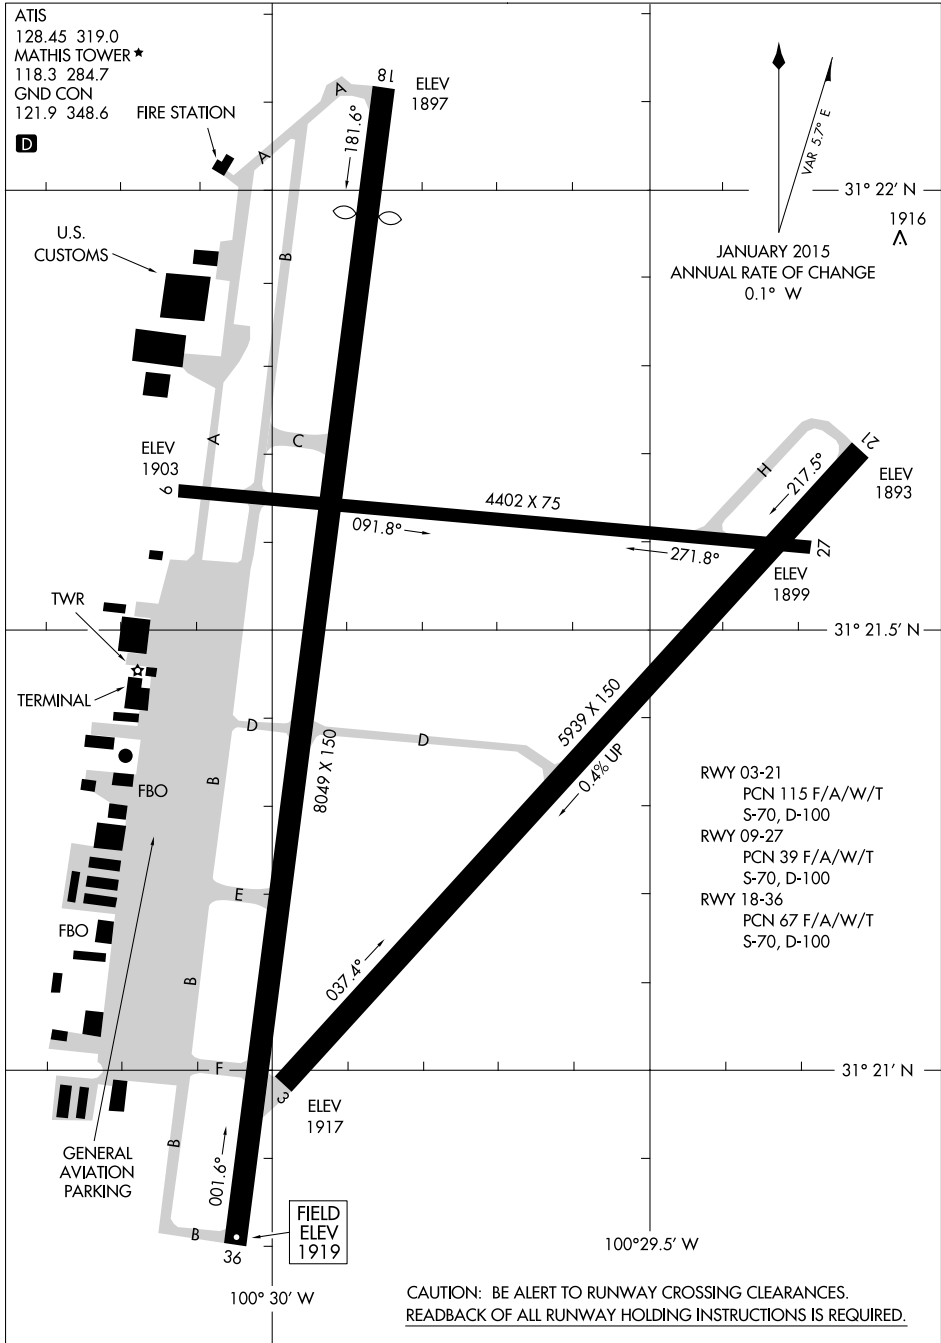

19171
AIRPORT DIAGRAM

SAN ANGELO RGNL/ MATHIS FIELD (SJT)
 AL-367 (FAA)
 SAN ANGELO, TEXAS

SC-3, 10 OCT 2019 to 07 NOV 2019

SC-3, 10 OCT 2019 to 07 NOV 2019

AIRPORT DIAGRAM
 19171

SAN ANGELO, TEXAS
SAN ANGELO RGNL/ MATHIS FIELD (SJT)